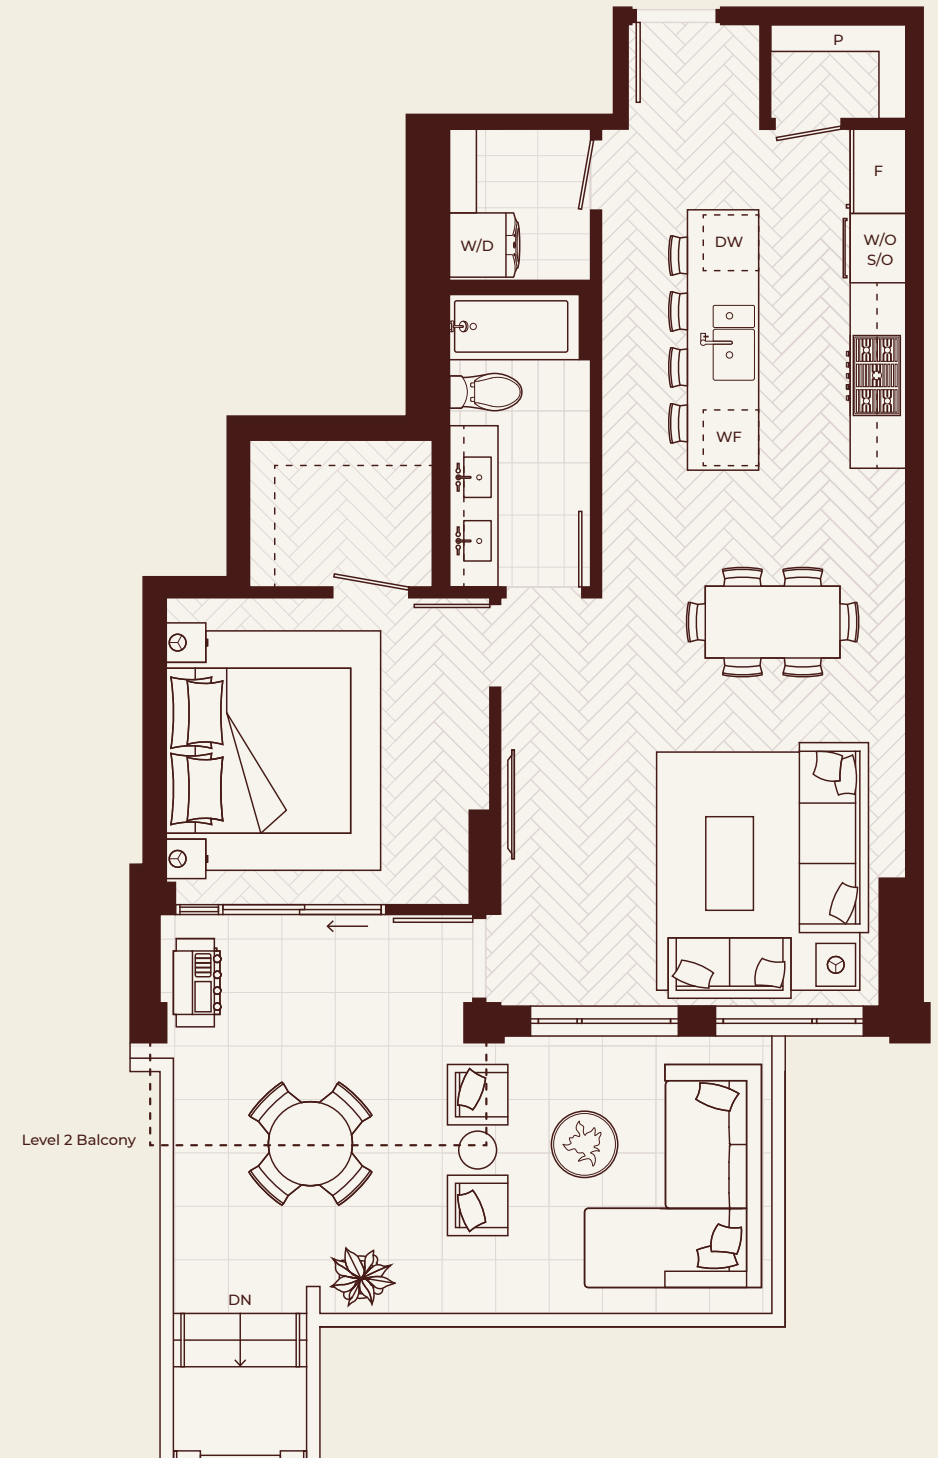

# WESTON PLACE

WEST VANCOUVER

## A1 1 Bedroom, 1 Bath

Interior: 858-863 SF

Exterior: 104-339 SF

Total: 962-1,202 SF

GB/WB location may vary.