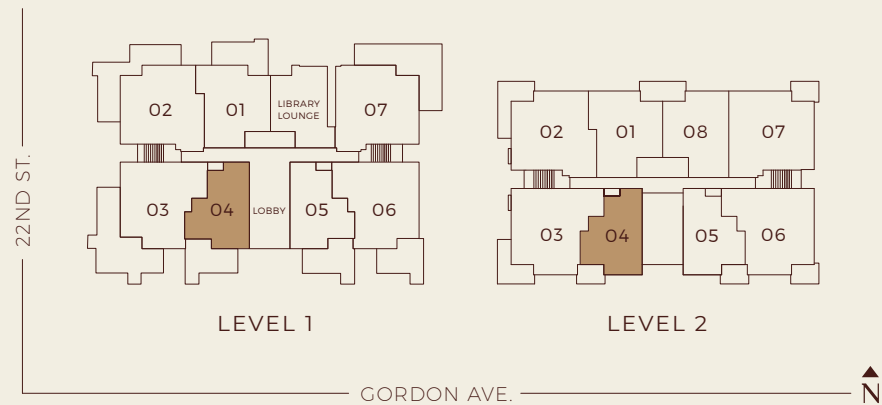

# WESTON PLACE

WEST VANCOUVER

## A1 1 Bedroom, 1 Bath

Interior: 858-863 SF

Exterior: 104-339 SF

Total: 962-1,202 SF

GB/WB location may vary.