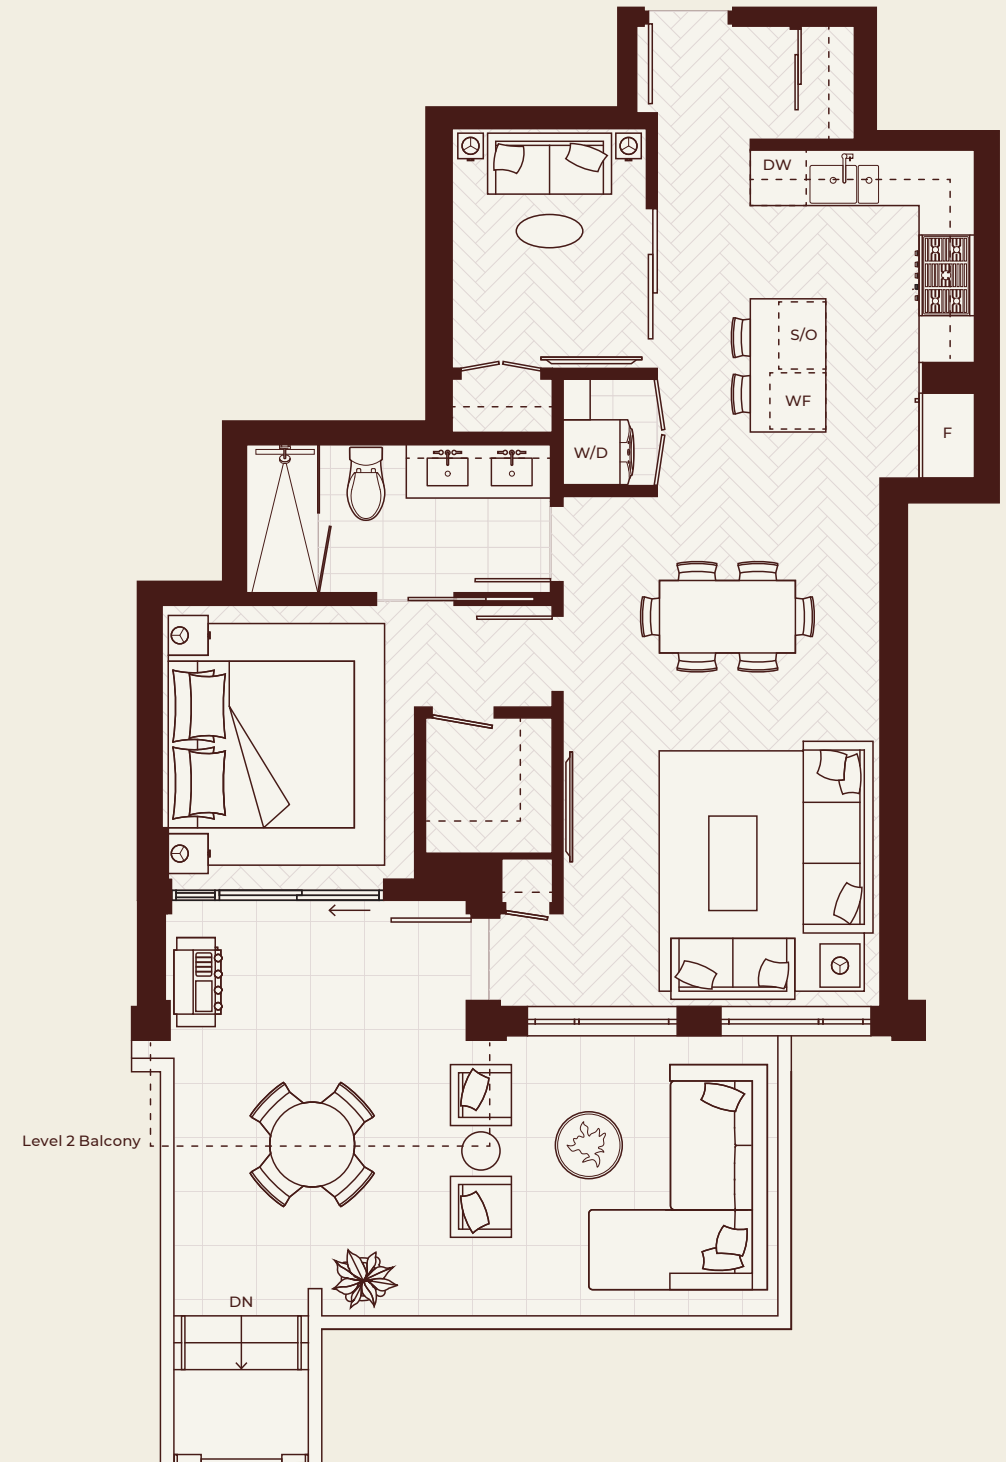

WESTON PLACE

WEST VANCOUVER

A1 1 Bedroom, 1 Bath

Interior: 858-863 SF

Exterior: 104-339 SF

Total: 962-1,202 SF

GB/WB location may vary.