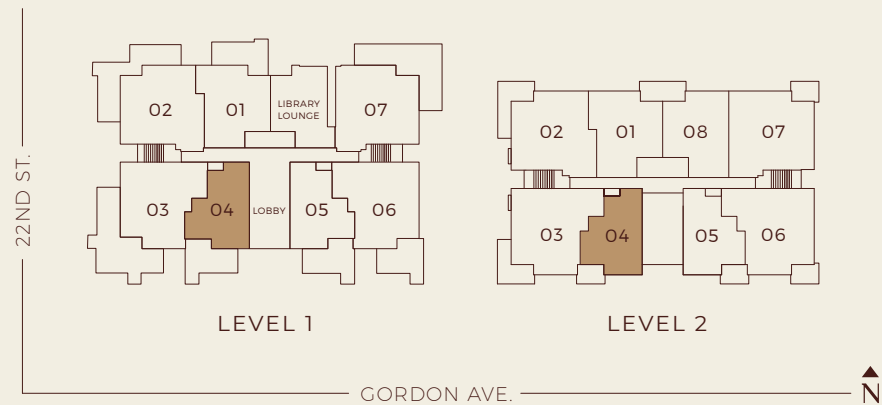

WESTON PLACE

WEST VANCOUVER

A1 1 Bedroom, 1 Bath

Interior: 858-863 SF

Exterior: 104-339 SF

Total: 962-1,202 SF

GB/WB location may vary.