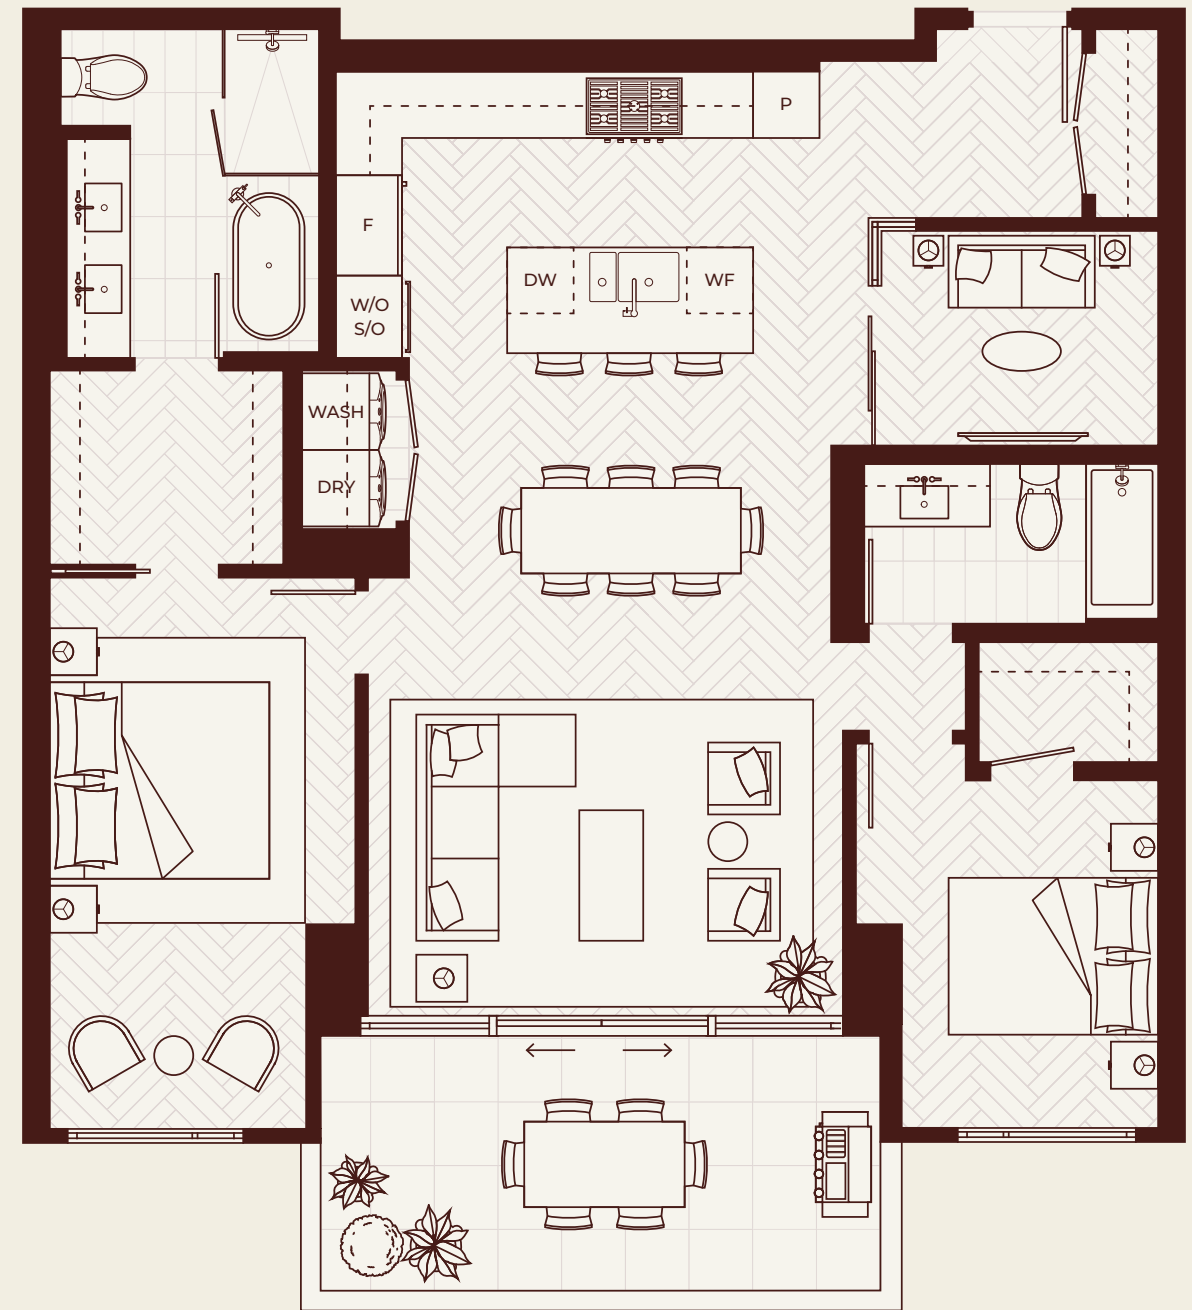

# SPH 3

2 Bedroom + Family, 2 Bath

Interior: 1,214 SF  
Exterior: 161 SF  
Total: 1,375 SF

GB location may vary.