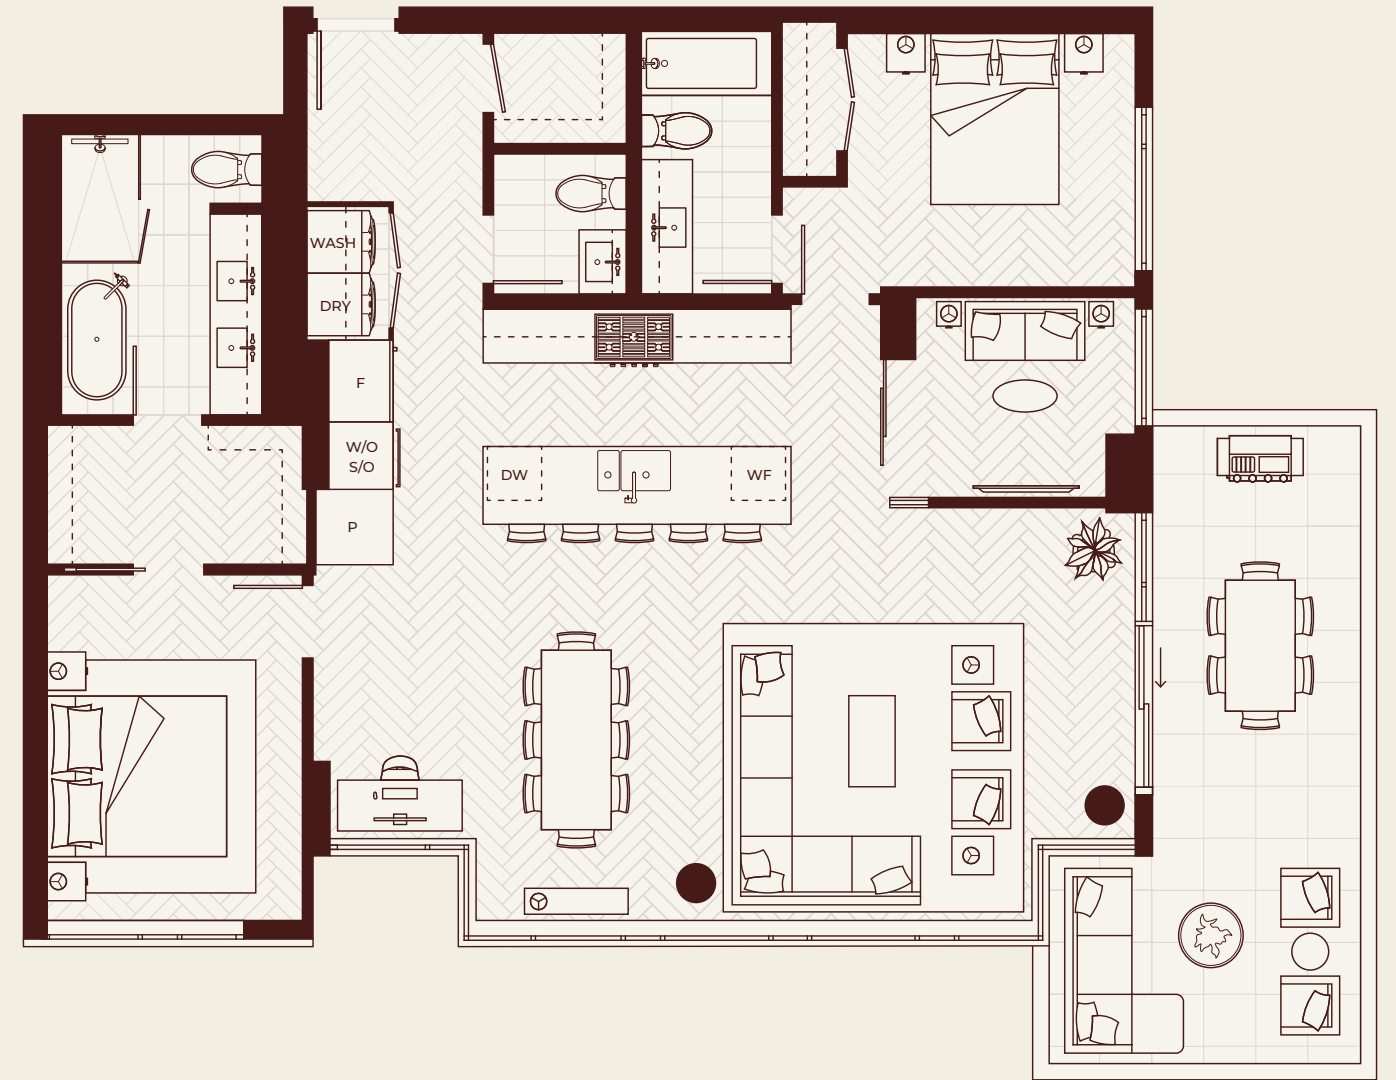

SPH 4

2 Bedroom + Family, 2.5 Bath

Interior: 1,485 SF
Exterior: 273 SF
Total: 1,758 SF

GB location may vary.