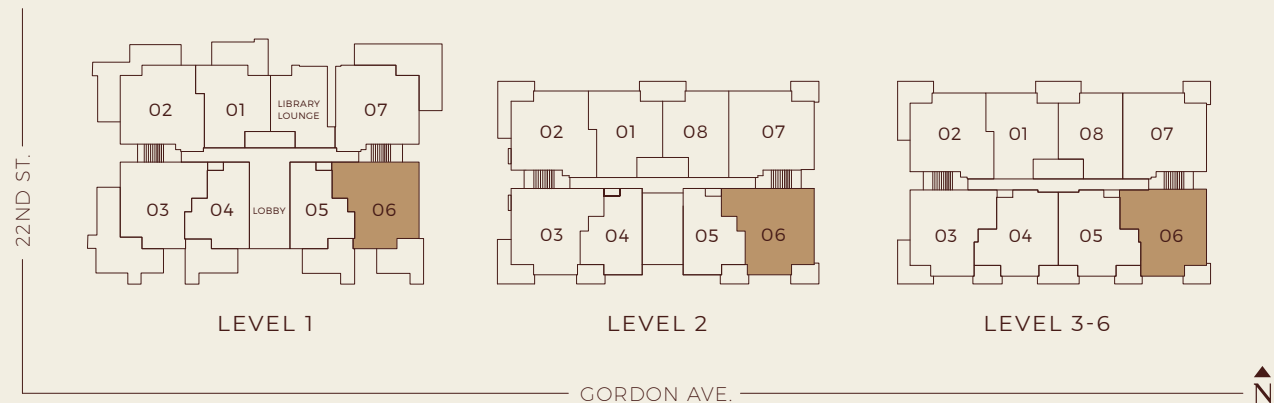

Total: 962-1,202 SF

GB/WB location may vary.

B1a

2 Bedroom, 2 Bath

Interior: 1,009-1,013 SF
Exterior: 97-100 SF
Total: 1,109-1,110 SF

B1 2 Bedroom, 2 Bath

Interior: 1,010-1,019 SF
Exterior: 96-314 SF
Total: 1,106-1,333 SF

C1a

2 Bedroom + Family, 2 Bath

Interior: 1,282-1,324 SF

Exterior: 127-678 SF

Total: 1,409-2,002 SF

GB/WB location may vary.

WESTON PLACE

WEST VANCOUVER

C1 2 Bedroom + Family, 2 Bath

Interior: 1,288-1,303 SF

Exterior: 256-549 SF

Total: 1,544-1,837 SF

GB/WB location may vary.

C2a

2 Bedroom + Family, 2 Bath

Interior: 1,252-1,277 SF

Exterior: 105-318 SF

Total: 1,366-1,577 SF

C2 2 Bedroom + Family, 2 Bath

Interior: 1,252-1,276 SF
 Exterior: 201-727 SF
 Total: 1,465-1,979 SF

C3 a

2 Bedroom + Family, 2 Bath

Interior: 1,161-1,163 SF

Exterior: 183 SF