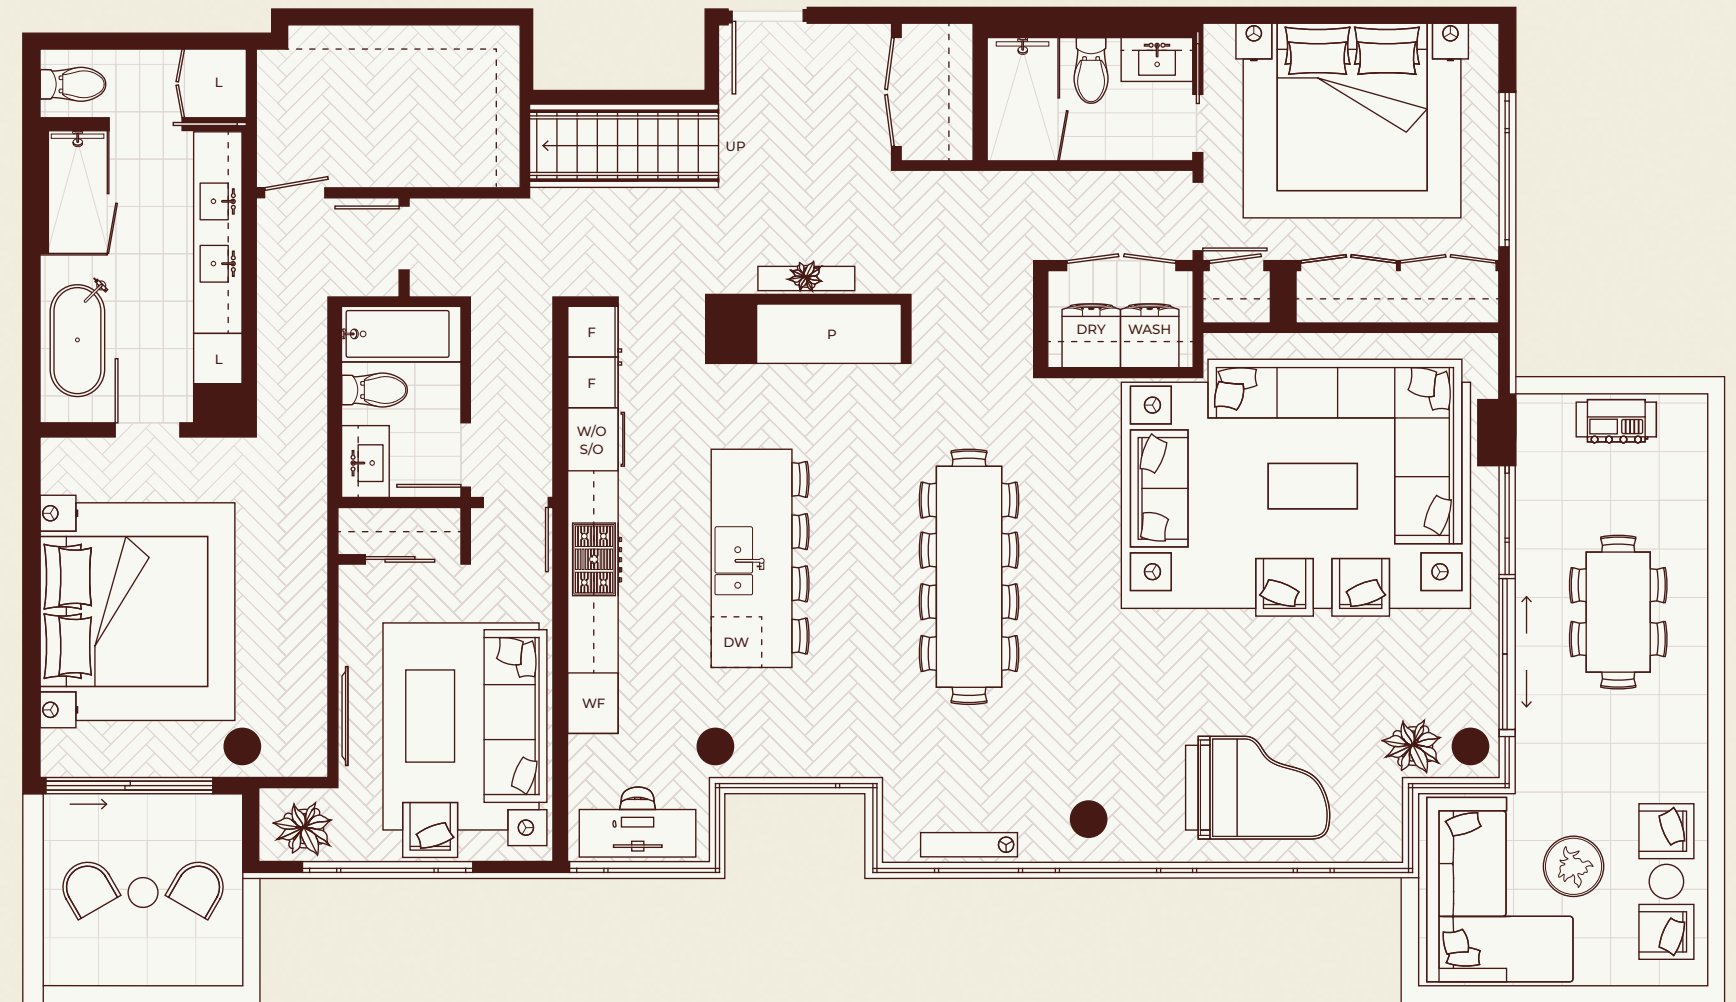

A1a

1 Bedroom, 1 Bath

Interior: 859-861 SF
Exterior: 101-342 SF
Total: 962-1,201 SF

WESTON PLACE

WEST VANCOUVER

A1 1 Bedroom, 1 Bath

Interior: 858-863 SF

Exterior: 104-339 SF

C1a

2 Bedroom + Family, 2 Bath

Interior: 1,282-1,324 SF

Exterior: 127-678 SF

Total: 1,409-2,002 SF

GB/WB location may vary.

WESTON PLACE

WEST VANCOUVER

SPH 6

2 Bedroom + Family, 2 Bath

Interior: 1,184 SF
Exterior: 199 SF
Total: 1,383 SF

GB location may vary.

PH 1 3 Bedroom, 3 Bath
 Interior: 2,051 SF
 Exterior: 1,201 SF
 Total: 3,252 SF

GB/WB location may vary.

PH 2

3 Bedroom, 3 Bath

Interior: 2,225 SF
Exterior: 1,578 SF
Total: 3,803 SF

PH 3 3 Bedroom, 3 Bath
 Interior: 2,225 SF
 Exterior: 1,599 SF
 Total: 3,824 SF

PH 4

3 Bedroom, 3 Bath

Interior: 2,048 SF

Exterior: 1,186 SF