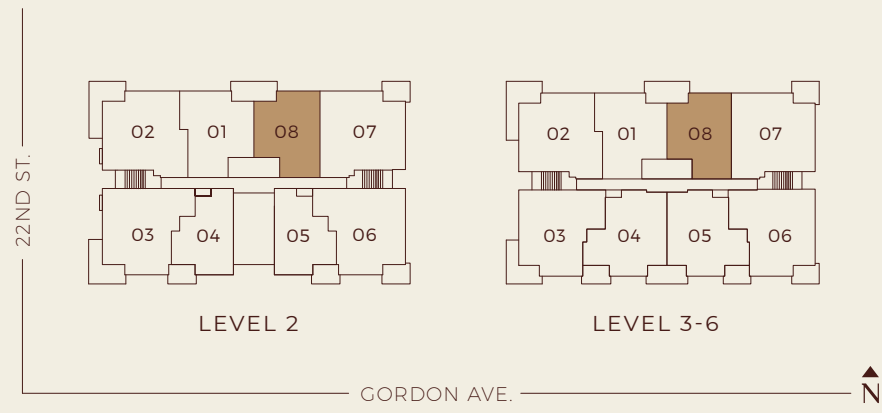

A1a

1 Bedroom, 1 Bath

Interior: 859-861 SF
Exterior: 101-342 SF
Total: 962-1,201 SF

WESTON PLACE

WEST VANCOUVER

A1 1 Bedroom, 1 Bath

Interior: 858-863 SF

Exterior: 104-339 SF

Total: 962-1,202 SF

GB/WB location may vary.

B1a

2 Bedroom, 2 Bath

Interior: 1,009-1,013 SF
Exterior: 97-100 SF
Total: 1,109-1,110 SF

B1 2 Bedroom, 2 Bath

Interior: 1,010-1,019 SF
Exterior: 96-314 SF
Total: 1,106-1,333 SF

C1a

2 Bedroom + Family, 2 Bath

Interior: 1,282-1,324 SF

Exterior: 127-678 SF

Total: 1,409-2,002 SF

GB/WB location may vary.

WESTON PLACE

WEST VANCOUVER

C1 2 Bedroom + Family, 2 Bath

Interior: 1,288-1,303 SF

Exterior: 256-549 SF

Total: 1,544-1,837 SF

GB/WB location may vary.

C2a

2 Bedroom + Family, 2 Bath

Interior: 1,252-1,277 SF