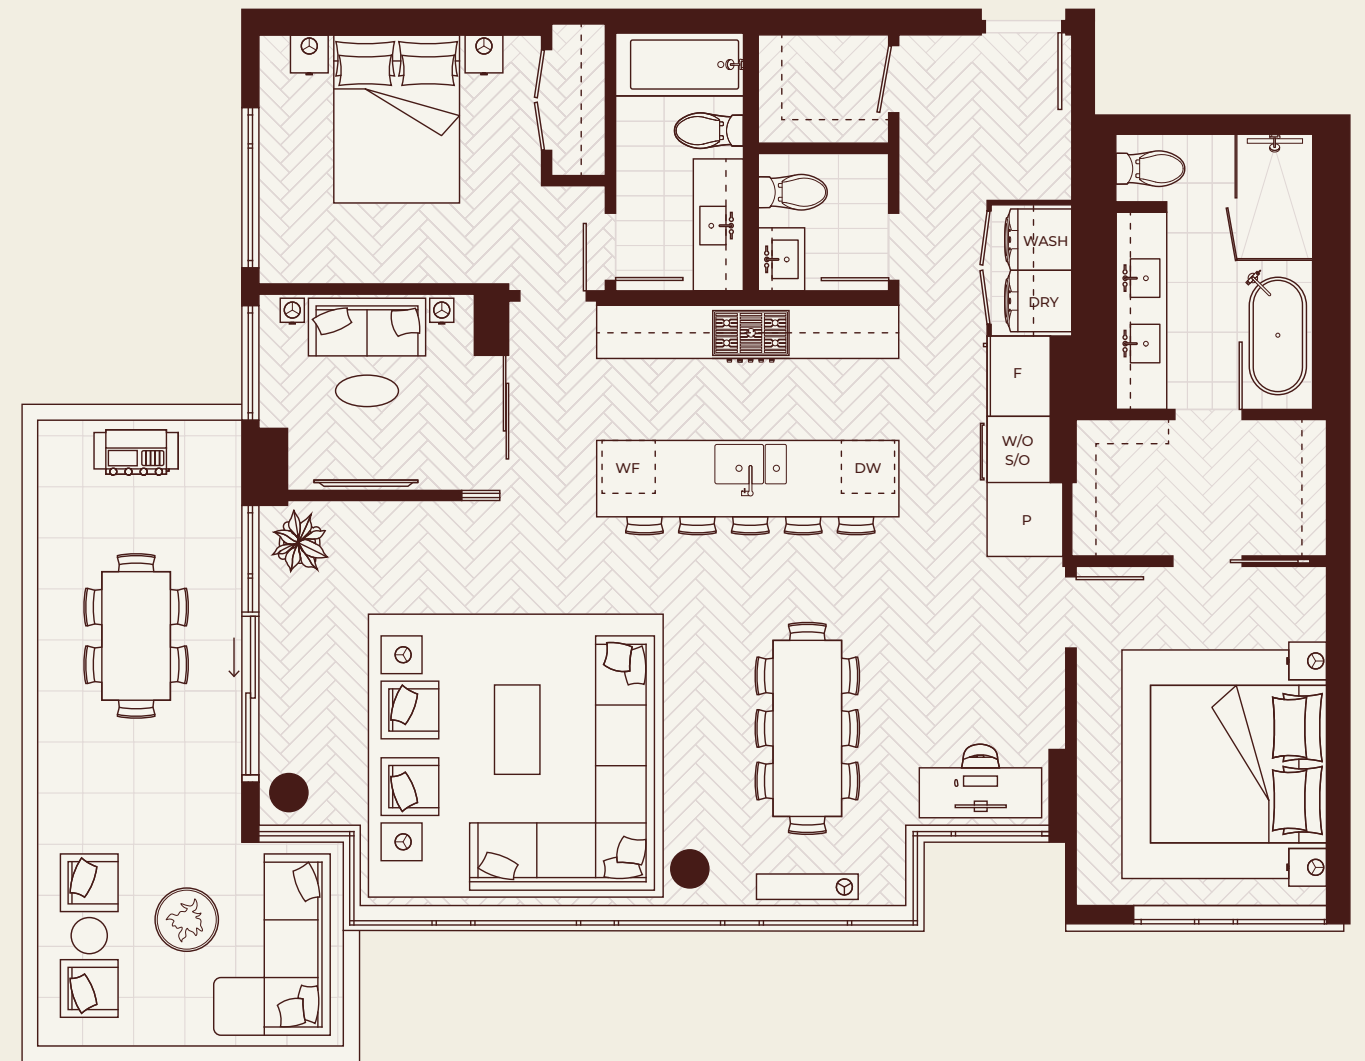

A1a

1 Bedroom, 1 Bath

Interior: 859-861 SF
Exterior: 101-342 SF
Total: 962-1,201 SF

WESTON PLACE

WEST VANCOUVER

A1 1 Bedroom, 1 Bath

Interior: 858-863 SF

Exterior: 104-339 SF

C1a

2 Bedroom + Family, 2 Bath

Interior: 1,282-1,324 SF

Exterior: 127-678 SF

Total: 1,409-2,002 SF

GB/WB location may vary.

WESTON PLACE

WEST VANCOUVER

Total: 1,344-1,346 SF

C3 2 Bedroom + Family, 2 Bath

Interior: 1,163-1,166 SF

Exterior: 181-183 SF

Total: 1,346-1,347 SF

SPH 1

2 Bedroom + Family, 2.5 Bath

Interior: 1,371 SF
Exterior: 263 SF
Total: 1,634 SF

SPH 2

2 Bedroom + Family, 2.5 Bath

Interior: 1,484 SF
Exterior: 252 SF
Total: 1,736 SF

SPH 3

2 Bedroom + Family, 2 Bath

Interior: 1,214 SF

Exterior: 161 SF

Total: 1,375 SF