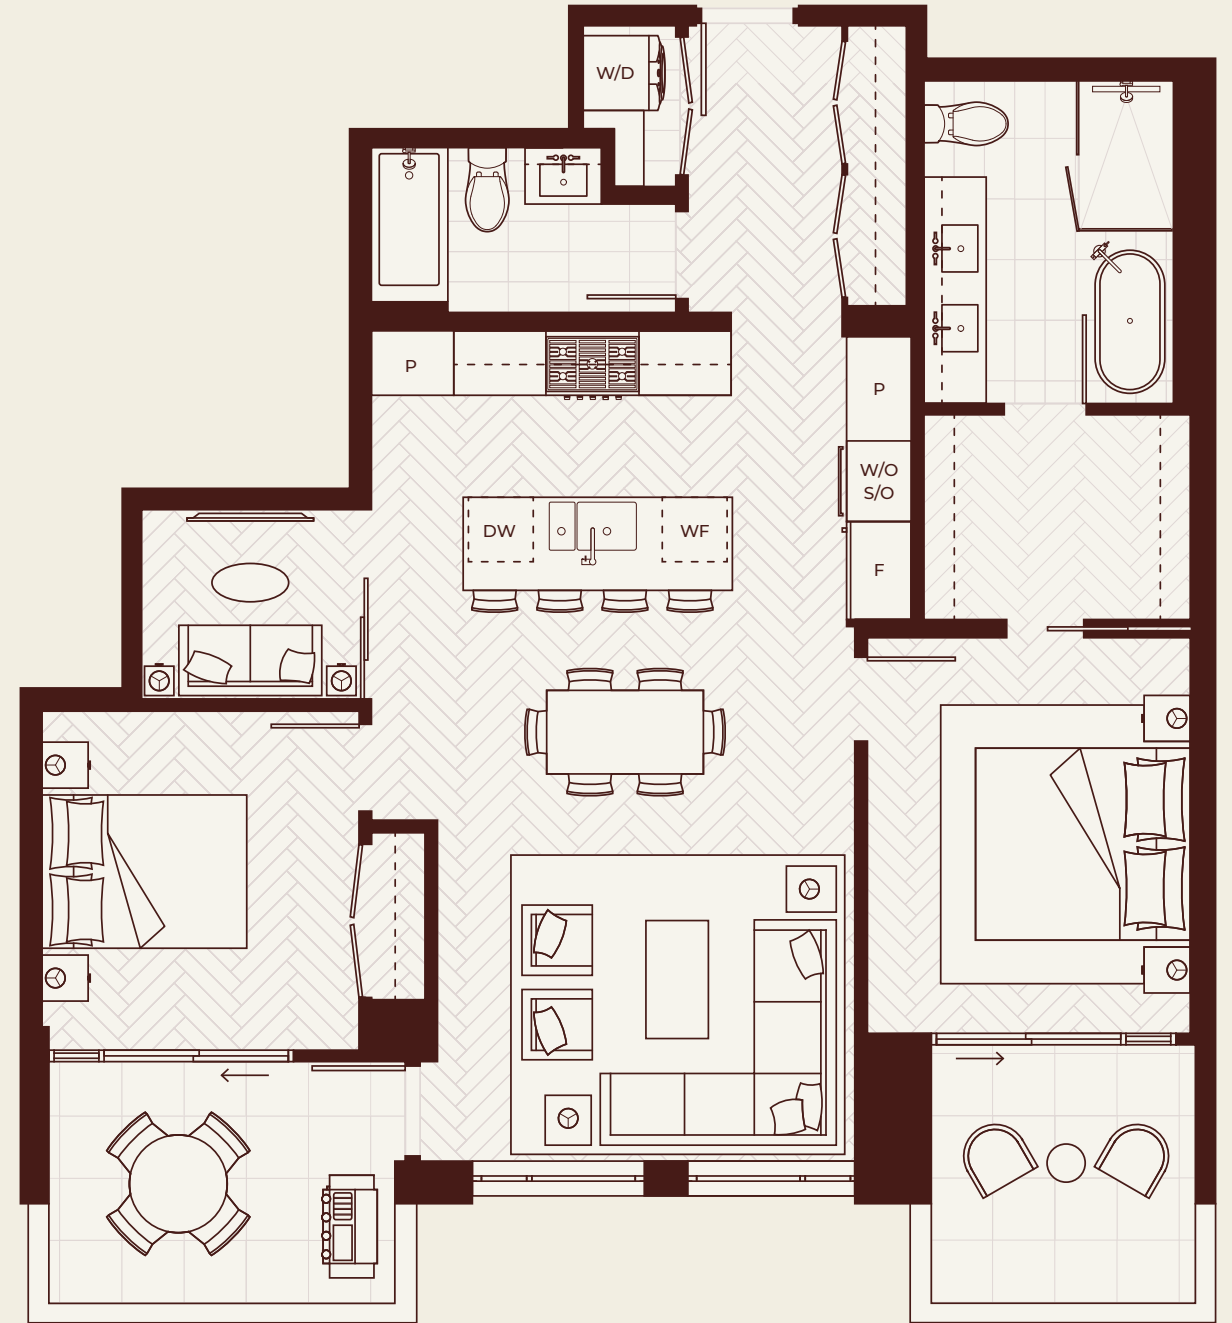

A1a

1 Bedroom, 1 Bath

Interior: 859-861 SF
Exterior: 101-342 SF
Total: 962-1,201 SF

WESTON PLACE

WEST VANCOUVER

A1 1 Bedroom, 1 Bath

Interior: 858-863 SF

Exterior: 104-339 SF

C1a

2 Bedroom + Family, 2 Bath

Interior: 1,282-1,324 SF

Exterior: 127-678 SF

Total: 1,409-2,002 SF

GB/WB location may vary.

WESTON PLACE

WEST VANCOUVER

Total: 1,344-1,346 SF

C3 2 Bedroom + Family, 2 Bath

Interior: 1,163-1,166 SF

Exterior: 181-183 SF

Total: 1,346-1,347 SF

SPH 1

2 Bedroom + Family, 2.5 Bath

Interior: 1,371 SF
Exterior: 263 SF
Total: 1,634 SF

SPH 2

2 Bedroom + Family, 2.5 Bath

Interior: 1,484 SF
Exterior: 252 SF
Total: 1,736 SF

SPH 3

2 Bedroom + Family, 2 Bath

Interior: 1,214 SF

Exterior: 161 SF

Total: 1,375 SF