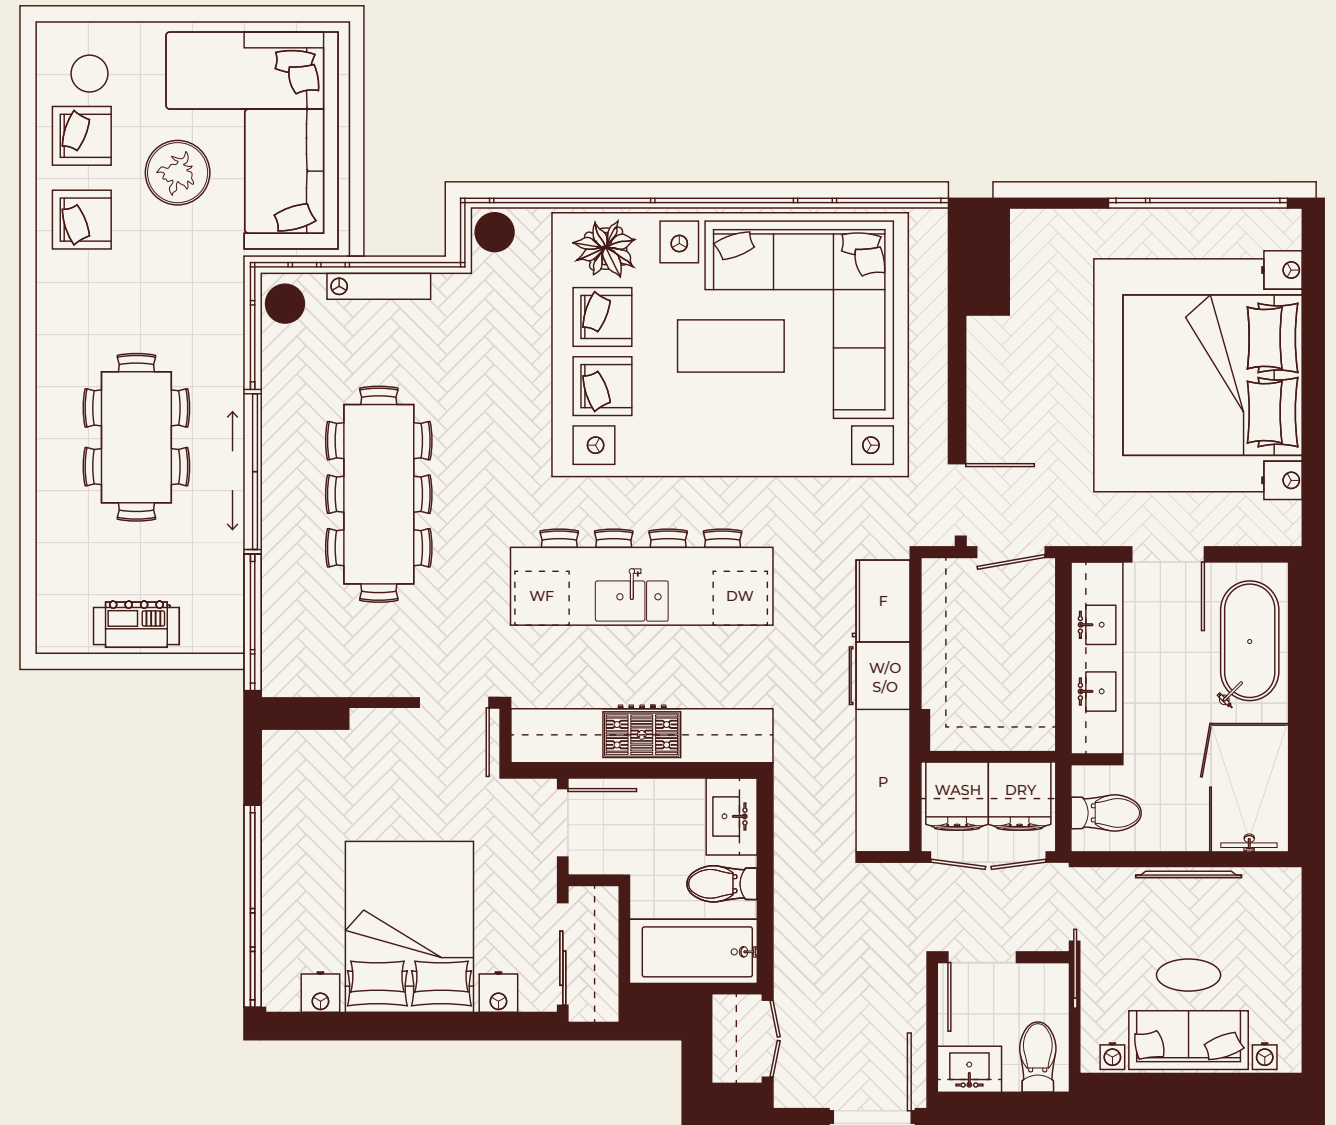

A1a

1 Bedroom, 1 Bath

Interior: 859-861 SF
Exterior: 101-342 SF
Total: 962-1,201 SF

WESTON PLACE

WEST VANCOUVER

A1 1 Bedroom, 1 Bath

Interior: 858-863 SF

Exterior: 104-339 SF

C1a

2 Bedroom + Family, 2 Bath

Interior: 1,282-1,324 SF

Exterior: 127-678 SF

Total: 1,409-2,002 SF

GB/WB location may vary.

WESTON PLACE

WEST VANCOUVER

Total: 1,344-1,346 SF

C3 2 Bedroom + Family, 2 Bath

Interior: 1,163-1,166 SF

Exterior: 181-183 SF

Total: 1,346-1,347 SF

SPH 1

2 Bedroom + Family, 2.5 Bath

Interior: 1,371 SF
Exterior: 263 SF
Total: 1,634 SF

SPH 2

2 Bedroom + Family, 2.5 Bath

Interior: 1,484 SF
Exterior: 252 SF
Total: 1,736 SF

SPH 3

2 Bedroom + Family, 2 Bath

Interior: 1,214 SF

Exterior: 161 SF

Total: 1,375 SF