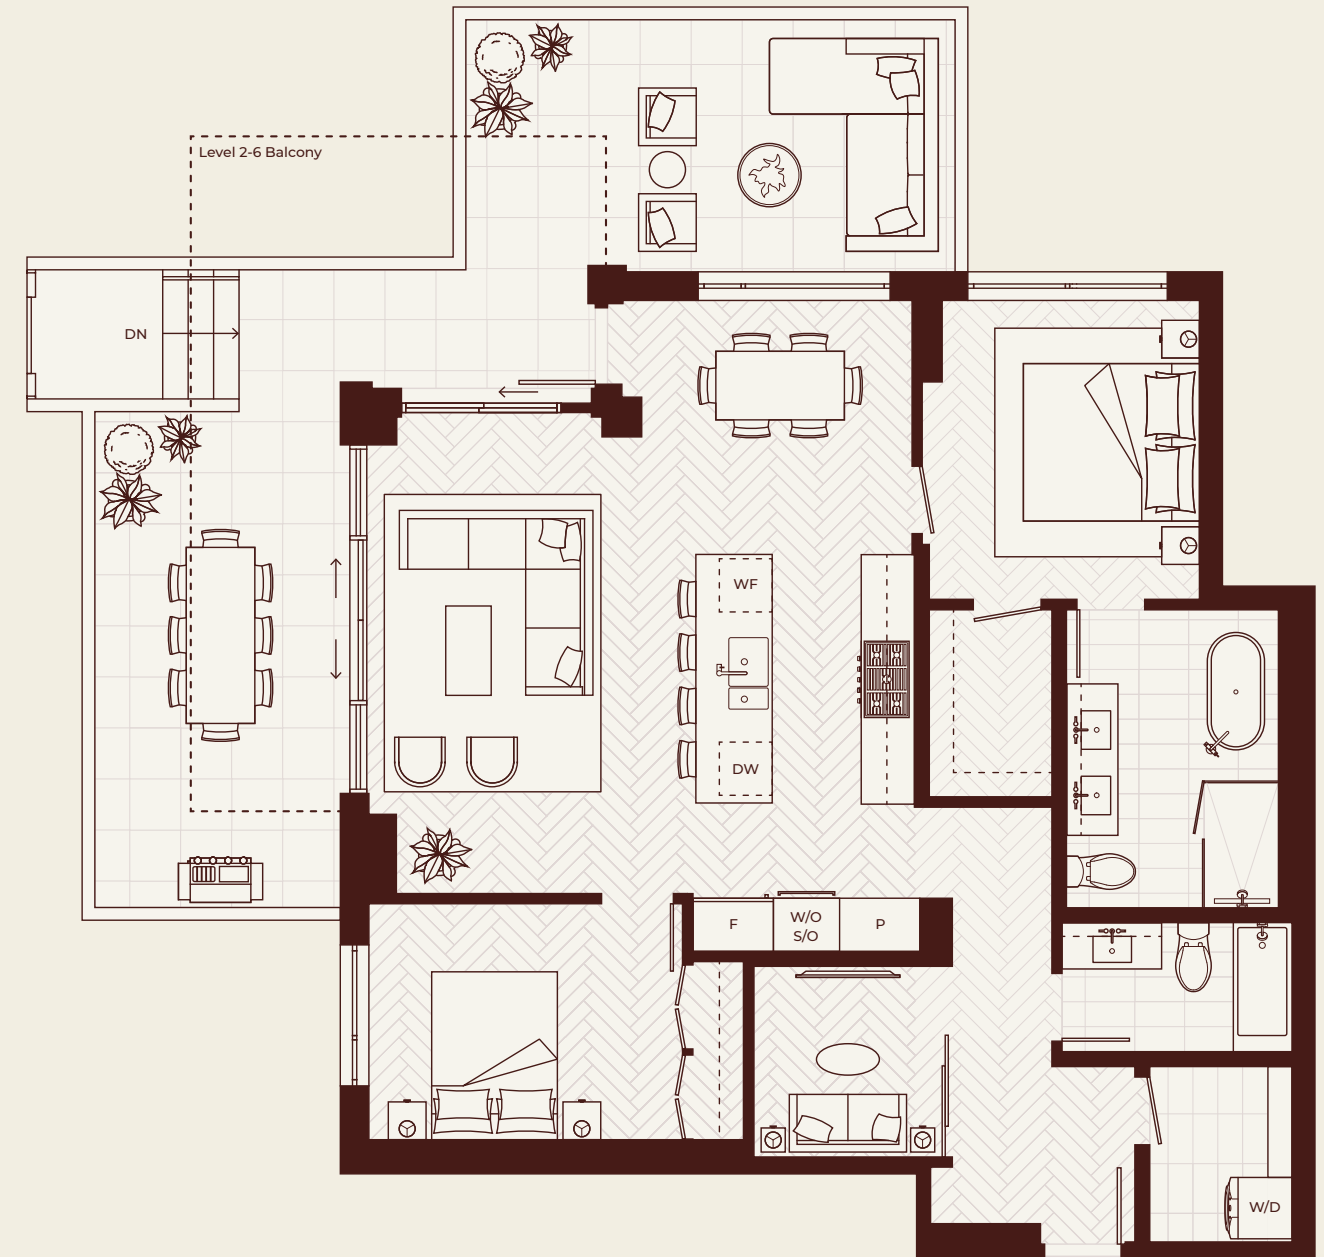

A1a

1 Bedroom, 1 Bath

Interior: 859-861 SF
Exterior: 101-342 SF
Total: 962-1,201 SF

WESTON PLACE

WEST VANCOUVER

A1 1 Bedroom, 1 Bath

Interior: 858-863 SF

Exterior: 104-339 SF

Total: 962-1,202 SF

GB/WB location may vary.

B1a

2 Bedroom, 2 Bath

Interior: 1,009-1,013 SF
Exterior: 97-100 SF
Total: 1,109-1,110 SF

B1 2 Bedroom, 2 Bath

Interior: 1,010-1,019 SF
Exterior: 96-314 SF
Total: 1,106-1,333 SF

C1a

2 Bedroom + Family, 2 Bath

Interior: 1,282-1,324 SF

Exterior: 127-678 SF

Total: 1,409-2,002 SF

GB/WB location may vary.

WESTON PLACE

WEST VANCOUVER

C1 2 Bedroom + Family, 2 Bath

Interior: 1,288-1,303 SF

Exterior: 256-549 SF

Total: 1,544-1,837 SF

GB/WB location may vary.

C2a

2 Bedroom + Family, 2 Bath

Interior: 1,252-1,277 SF