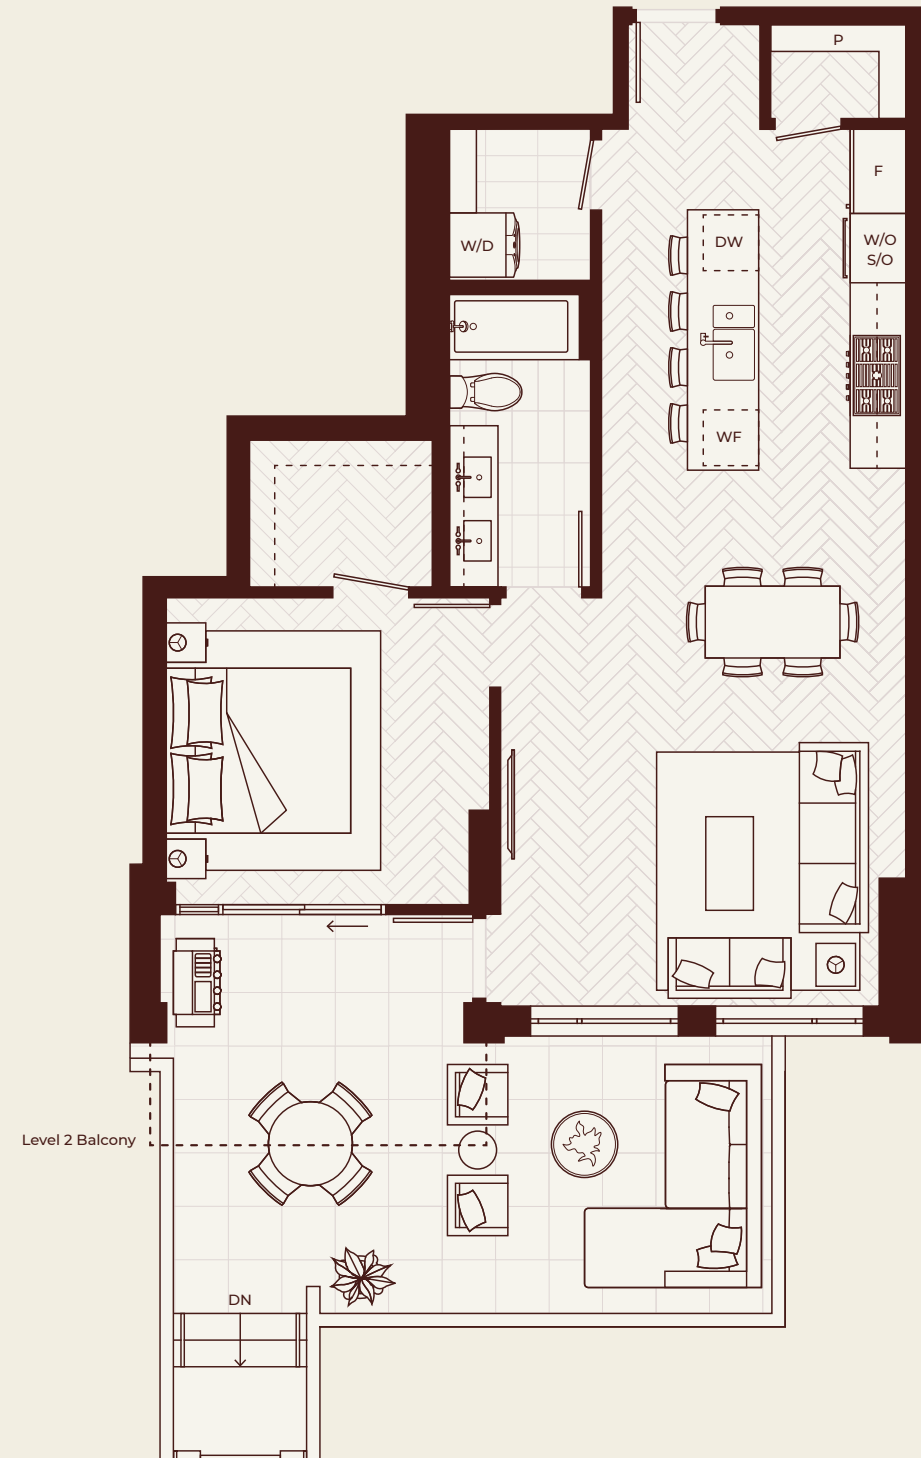

A1a

1 Bedroom, 1 Bath

Interior: 859-861 SF
Exterior: 101-342 SF
Total: 962-1,201 SF

WESTON PLACE

WEST VANCOUVER

A1 1 Bedroom, 1 Bath

Interior: 858-863 SF

Exterior: 104-339 SF

Total: 962-1,202 SF

GB/WB location may vary.

B1a

2 Bedroom, 2 Bath

Interior: 1,009-1,013 SF
Exterior: 97-100 SF
Total: 1,109-1,110 SF

B1 2 Bedroom, 2 Bath

Interior: 1,010-1,019 SF
Exterior: 96-314 SF
Total: 1,106-1,333 SF

C1a

2 Bedroom + Family, 2 Bath

Interior: 1,282-1,324 SF

Exterior: 127-678 SF

Total: 1,409-2,002 SF

GB/WB location may vary.

WESTON PLACE

WEST VANCOUVER

C1 2 Bedroom + Family, 2 Bath

Interior: 1,288-1,303 SF

Exterior: 256-549 SF

Total: 1,544-1,837 SF

GB/WB location may vary.

C2a

2 Bedroom + Family, 2 Bath

Interior: 1,252-1,277 SF