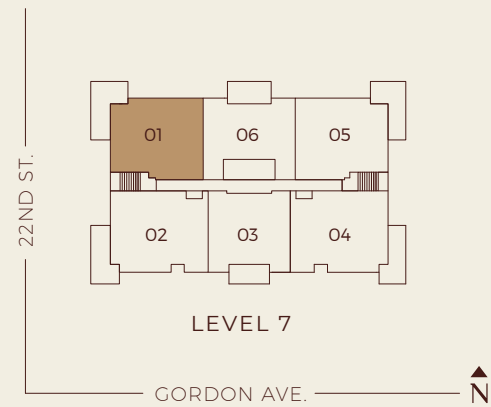

A1a

1 Bedroom, 1 Bath

Interior: 859-861 SF
Exterior: 101-342 SF
Total: 962-1,201 SF

WESTON PLACE

WEST VANCOUVER

A1 1 Bedroom, 1 Bath

Interior: 858-863 SF

Exterior: 104-339 SF

C1a

2 Bedroom + Family, 2 Bath

Interior: 1,282-1,324 SF

Exterior: 127-678 SF

Total: 1,409-2,002 SF

GB/WB location may vary.

WESTON PLACE

WEST VANCOUVER

Total: 1,344-1,346 SF

C3 2 Bedroom + Family, 2 Bath

Interior: 1,163-1,166 SF

Exterior: 181-183 SF

Total: 1,346-1,347 SF

SPH 1

2 Bedroom + Family, 2.5 Bath

Interior: 1,371 SF
Exterior: 263 SF
Total: 1,634 SF

SPH 2

2 Bedroom + Family, 2.5 Bath

Interior: 1,484 SF
Exterior: 252 SF
Total: 1,736 SF

SPH 3

2 Bedroom + Family, 2 Bath

Interior: 1,214 SF

Exterior: 161 SF

Total: 1,375 SF