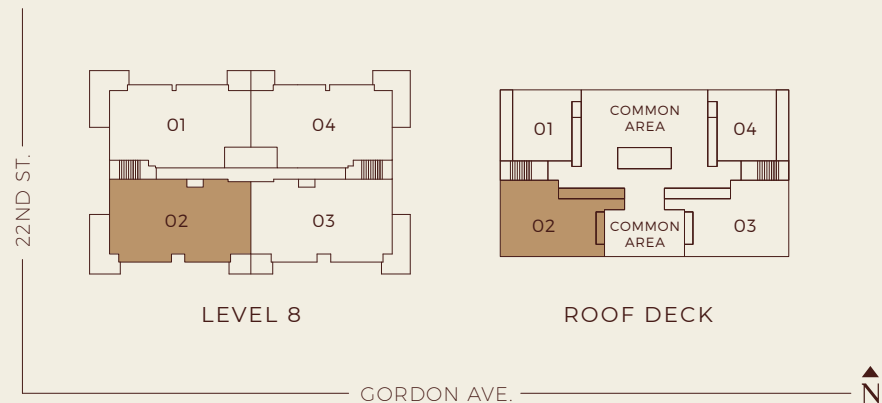

SPH 6

2 Bedroom + Family, 2 Bath

Interior: 1,184 SF
Exterior: 199 SF
Total: 1,383 SF

GB location may vary.

PH 1 3 Bedroom, 3 Bath
 Interior: 2,051 SF
 Exterior: 1,201 SF
 Total: 3,252 SF

GB/WB location may vary.

PH 2

3 Bedroom, 3 Bath

Interior: 2,225 SF
Exterior: 1,578 SF
Total: 3,803 SF

PH 3 3 Bedroom, 3 Bath
 Interior: 2,225 SF
 Exterior: 1,599 SF
 Total: 3,824 SF

PH 4

3 Bedroom, 3 Bath

Interior: 2,048 SF

Exterior: 1,186 SF