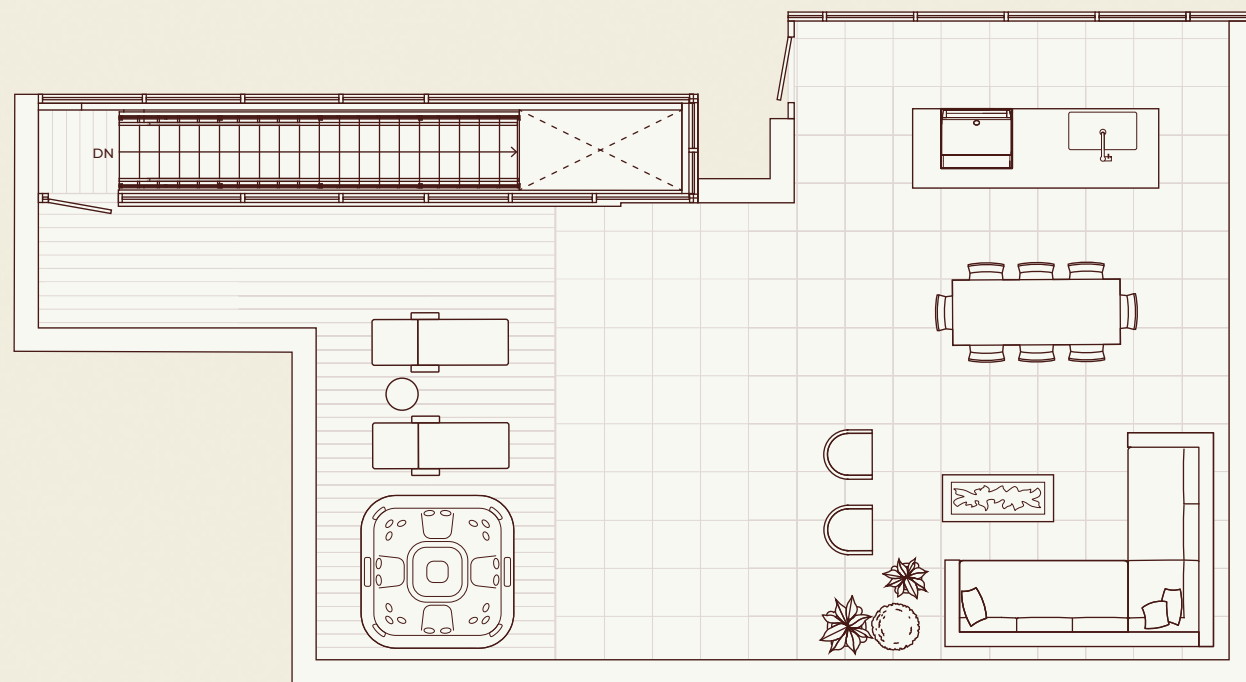

SPH 6

2 Bedroom + Family, 2 Bath

Interior: 1,184 SF
Exterior: 199 SF
Total: 1,383 SF

GB location may vary.

PH 1 3 Bedroom, 3 Bath
 Interior: 2,051 SF
 Exterior: 1,201 SF
 Total: 3,252 SF

GB/WB location may vary.

PH 2

3 Bedroom, 3 Bath

Interior: 2,225 SF
Exterior: 1,578 SF
Total: 3,803 SF

PH 3 3 Bedroom, 3 Bath
 Interior: 2,225 SF
 Exterior: 1,599 SF
 Total: 3,824 SF

PH 4

3 Bedroom, 3 Bath

Interior: 2,048 SF

Exterior: 1,186 SF