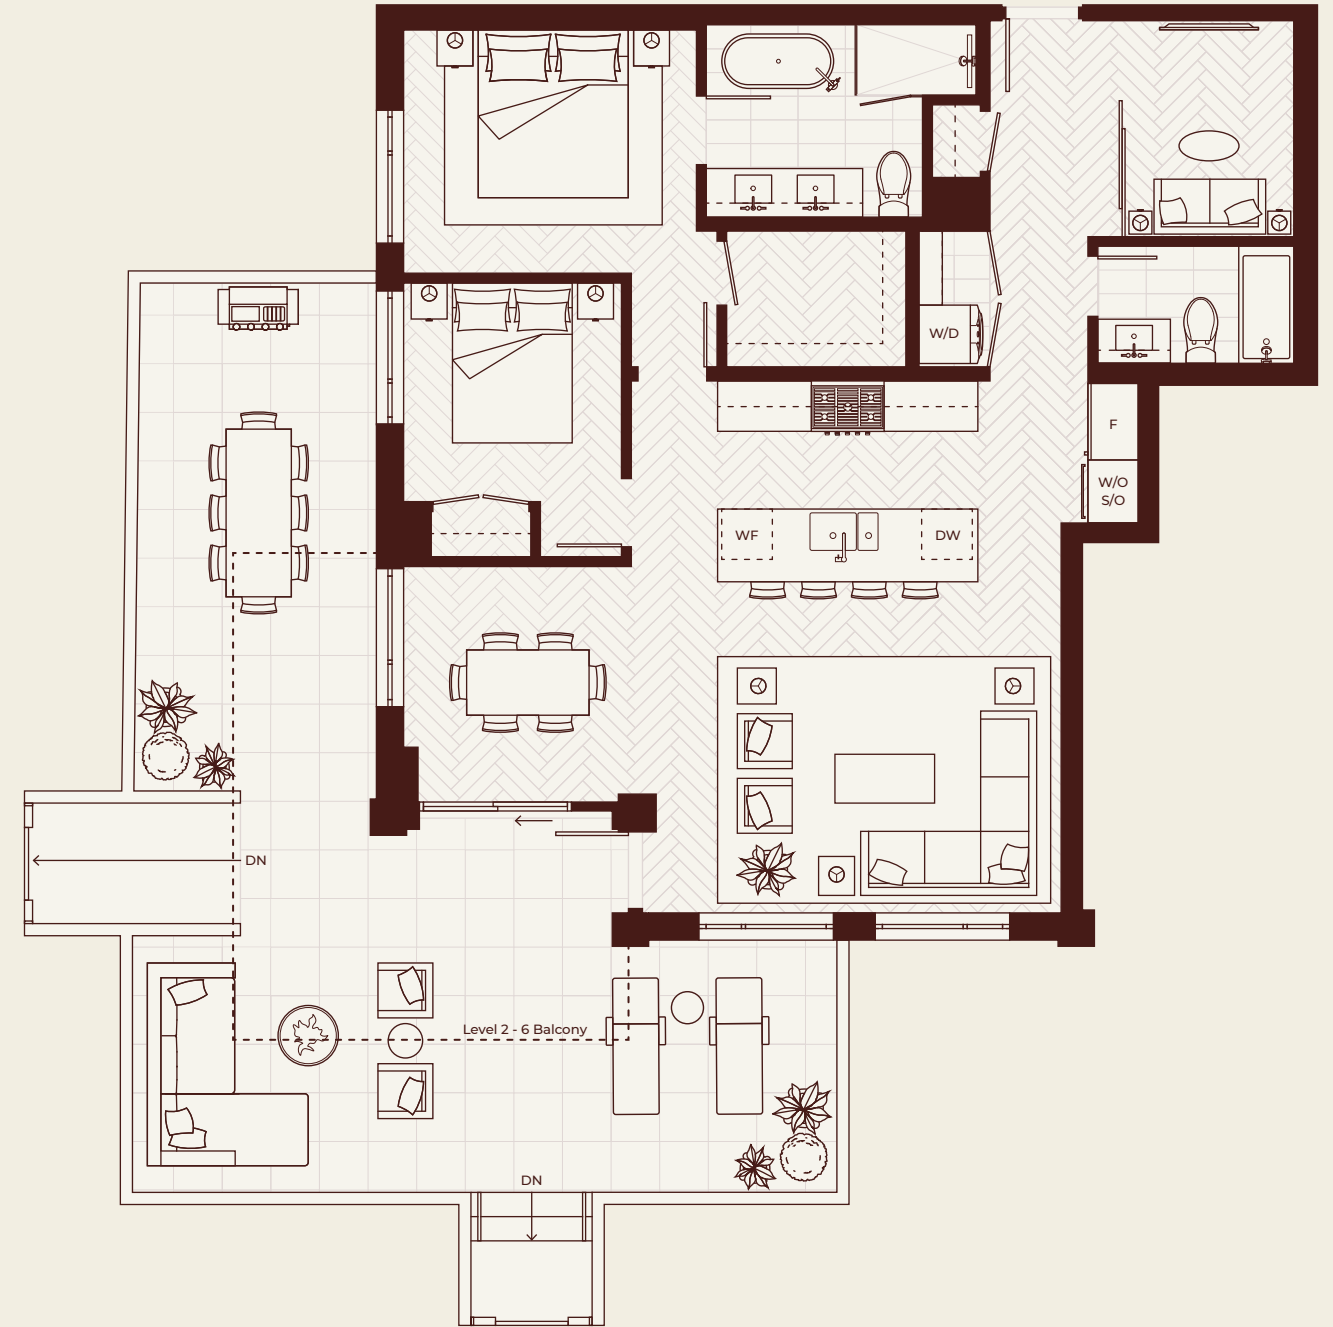

A1a

1 Bedroom, 1 Bath

Interior: 859-861 SF
Exterior: 101-342 SF
Total: 962-1,201 SF

WESTON PLACE

WEST VANCOUVER

A1 1 Bedroom, 1 Bath

Interior: 858-863 SF

Exterior: 104-339 SF

C1a

2 Bedroom + Family, 2 Bath

Interior: 1,282-1,324 SF

Exterior: 127-678 SF

Total: 1,409-2,002 SF

GB/WB location may vary.

WESTON PLACE

WEST VANCOUVER

C1 2 Bedroom + Family, 2 Bath

Interior: 1,288-1,303 SF

Exterior: 256-549 SF

Total: 1,544-1,837 SF

GB/WB location may vary.

C2a

2 Bedroom + Family, 2 Bath

Interior: 1,252-1,277 SF

Exterior: 105-318 SF

Total: 1,366-1,577 SF

C2 2 Bedroom + Family, 2 Bath

Interior: 1,252-1,276 SF
 Exterior: 201-727 SF
 Total: 1,465-1,979 SF

C3 a

2 Bedroom + Family, 2 Bath

Interior: 1,161-1,163 SF

Exterior: 183 SF