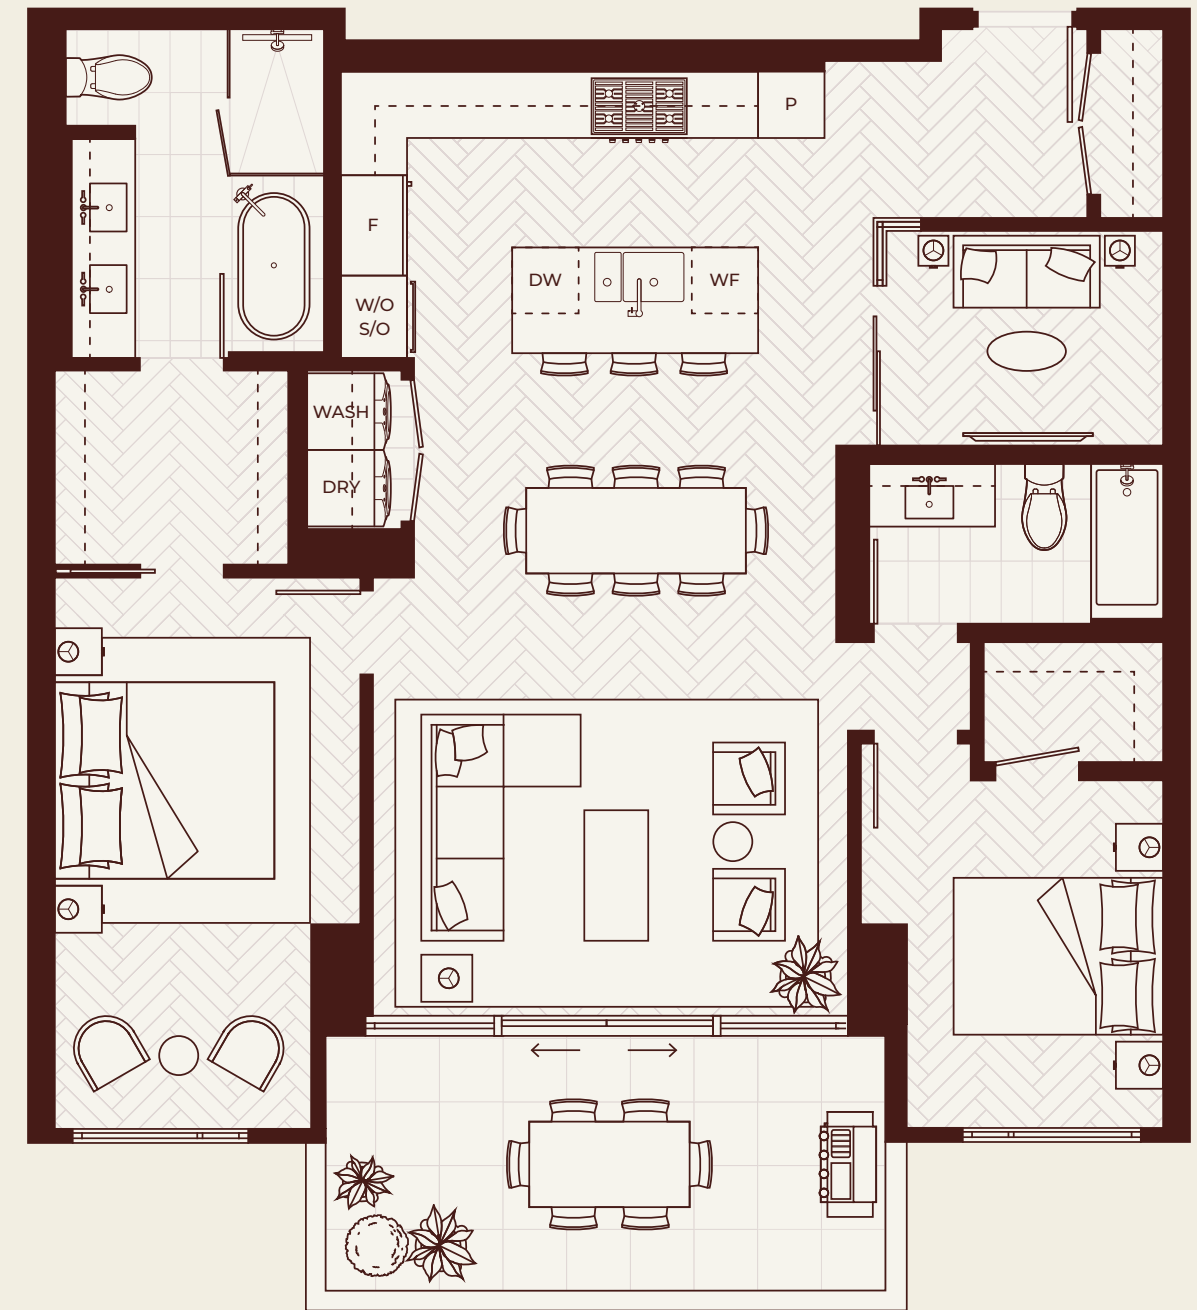

A1a

1 Bedroom, 1 Bath

Interior: 859-861 SF
Exterior: 101-342 SF
Total: 962-1,201 SF

WESTON PLACE

WEST VANCOUVER

A1 1 Bedroom, 1 Bath

Interior: 858-863 SF

Exterior: 104-339 SF

C1a

2 Bedroom + Family, 2 Bath

Interior: 1,282-1,324 SF

Exterior: 127-678 SF

Total: 1,409-2,002 SF

GB/WB location may vary.

WESTON PLACE

WEST VANCOUVER

SPH 2

2 Bedroom + Family, 2.5 Bath

Interior: 1,484 SF
Exterior: 252 SF
Total: 1,736 SF

SPH 3

2 Bedroom + Family, 2 Bath

Interior: 1,214 SF

Exterior: 161 SF

Total: 1,375 SF

SPH 4

2 Bedroom + Family, 2.5 Bath

Interior: 1,485 SF
Exterior: 273 SF
Total: 1,758 SF

SPH 5

2 Bedroom + Family, 2.5 Bath

Interior: 1,362 SF

Exterior: 246 SF

Total: 1,608 SF