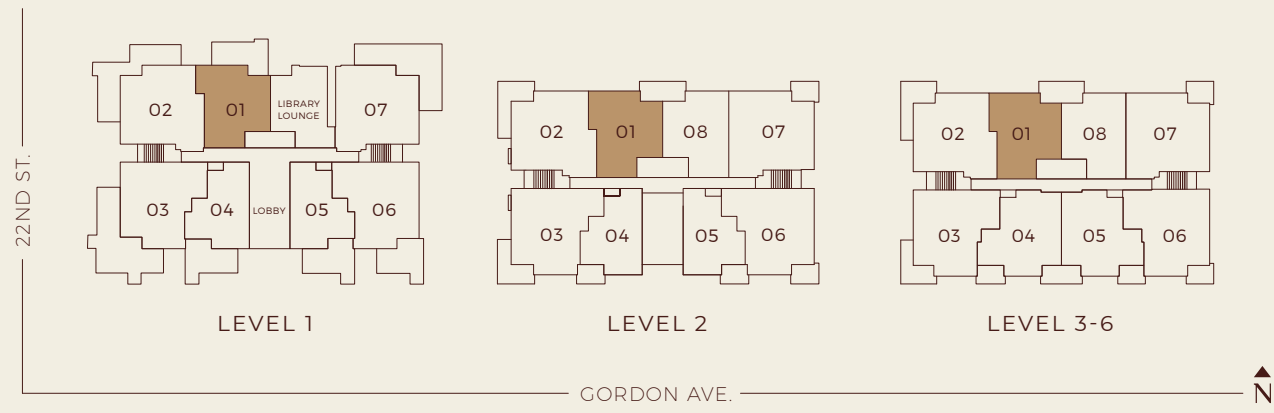

A1a

1 Bedroom, 1 Bath

Interior: 859-861 SF
Exterior: 101-342 SF
Total: 962-1,201 SF

WESTON PLACE

WEST VANCOUVER

A1 1 Bedroom, 1 Bath

Interior: 858-863 SF

Exterior: 104-339 SF

Total: 962-1,202 SF

GB/WB location may vary.

B1a

2 Bedroom, 2 Bath

Interior: 1,009-1,013 SF
Exterior: 97-100 SF
Total: 1,109-1,110 SF

B1 2 Bedroom, 2 Bath

Interior: 1,010-1,019 SF
Exterior: 96-314 SF
Total: 1,106-1,333 SF

C1a

2 Bedroom + Family, 2 Bath

Interior: 1,282-1,324 SF

Exterior: 127-678 SF

Total: 1,409-2,002 SF

GB/WB location may vary.

WESTON PLACE

WEST VANCOUVER

C1 2 Bedroom + Family, 2 Bath

Interior: 1,288-1,303 SF

Exterior: 256-549 SF

Total: 1,544-1,837 SF

GB/WB location may vary.

C2a

2 Bedroom + Family, 2 Bath

Interior: 1,252-1,277 SF