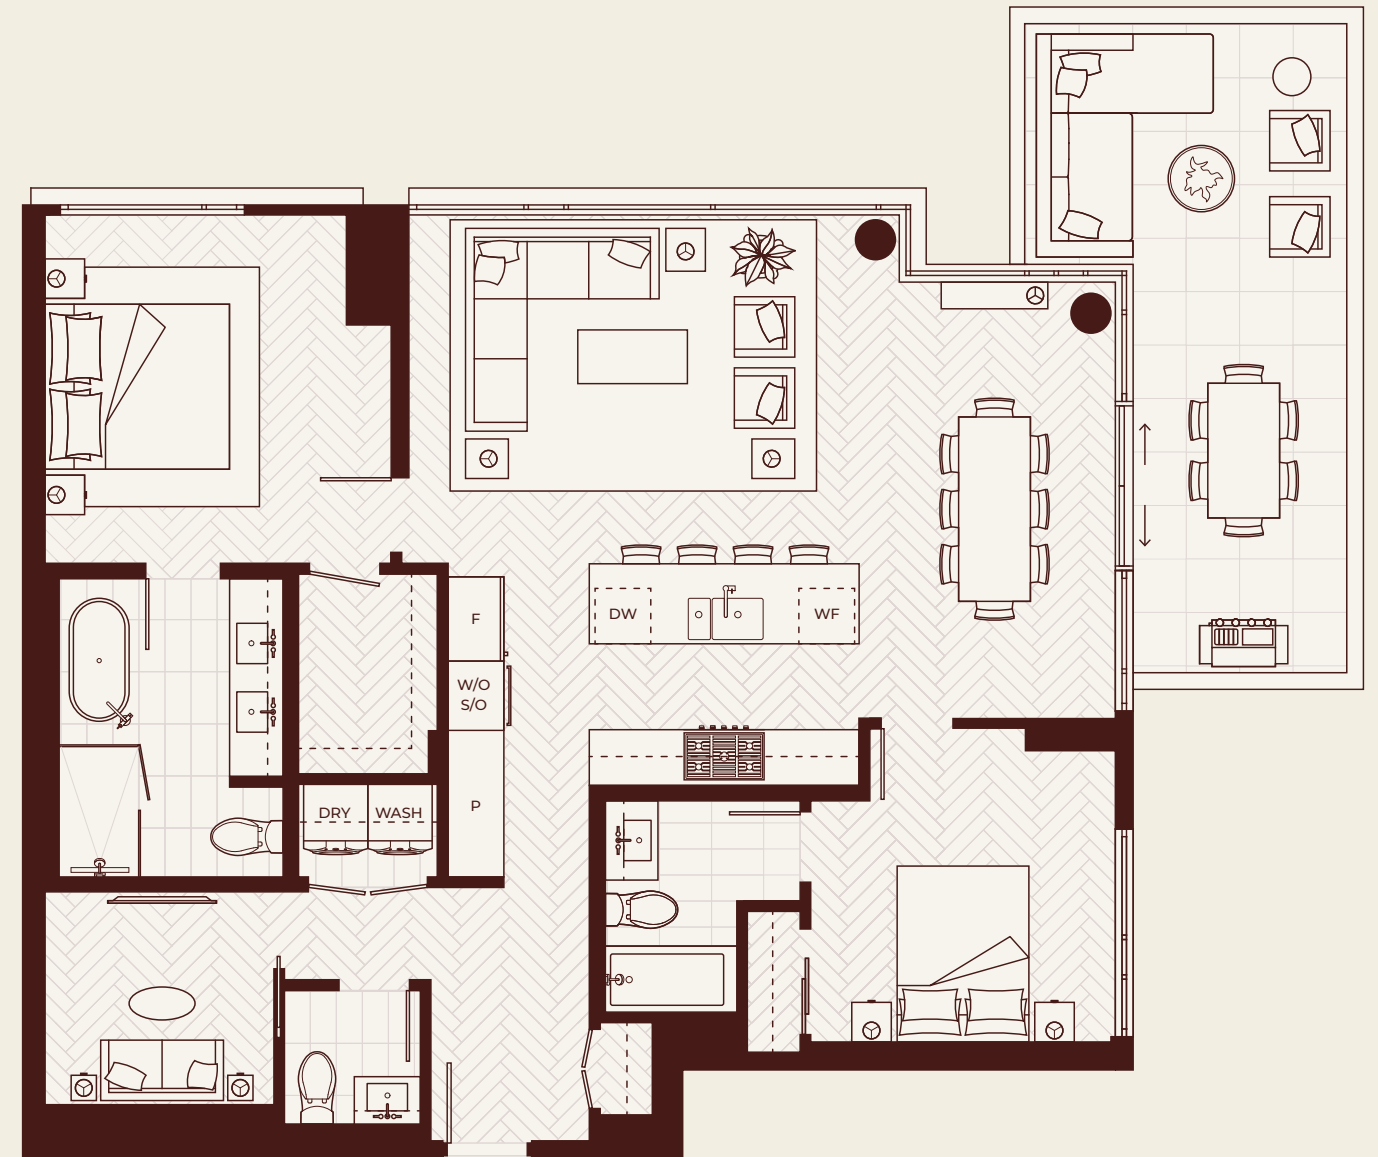

A1a

1 Bedroom, 1 Bath

Interior: 859-861 SF
Exterior: 101-342 SF
Total: 962-1,201 SF

WESTON PLACE

WEST VANCOUVER

A1 1 Bedroom, 1 Bath

Interior: 858-863 SF

Exterior: 104-339 SF

C1a

2 Bedroom + Family, 2 Bath

Interior: 1,282-1,324 SF

Exterior: 127-678 SF

Total: 1,409-2,002 SF

GB/WB location may vary.

WESTON PLACE

WEST VANCOUVER

SPH 4

2 Bedroom + Family, 2.5 Bath

Interior: 1,485 SF
Exterior: 273 SF
Total: 1,758 SF

SPH 5

2 Bedroom + Family, 2.5 Bath

Interior: 1,362 SF

Exterior: 246 SF

Total: 1,608 SF

SPH 6

2 Bedroom + Family, 2 Bath

Interior: 1,184 SF
Exterior: 199 SF
Total: 1,383 SF

GB location may vary.

PH 1 3 Bedroom, 3 Bath
 Interior: 2,051 SF
 Exterior: 1,201 SF
 Total: 3,252 SF

GB/WB location may vary.