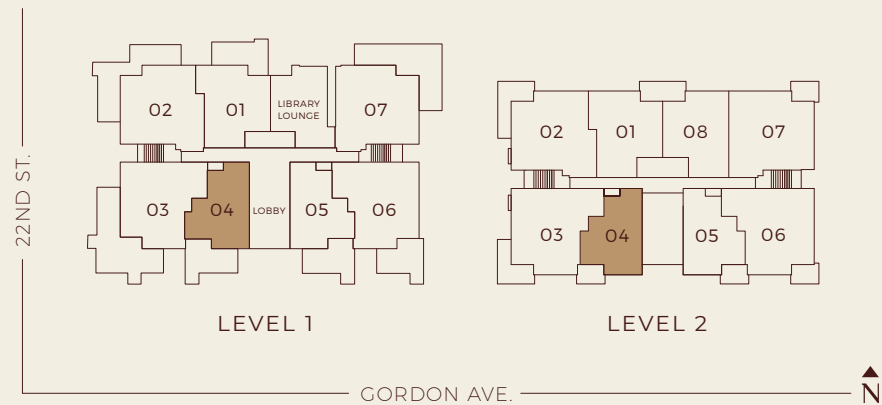

A1a

1 Bedroom, 1 Bath

Interior: 859-861 SF
Exterior: 101-342 SF
Total: 962-1,201 SF

WESTON PLACE

WEST VANCOUVER

A1 1 Bedroom, 1 Bath

Interior: 858-863 SF

Exterior: 104-339 SF

Total: 962-1,202 SF

GB/WB location may vary.

B1a

2 Bedroom, 2 Bath

Interior: 1,009-1,013 SF
Exterior: 97-100 SF
Total: 1,109-1,110 SF

B1 2 Bedroom, 2 Bath

Interior: 1,010-1,019 SF
Exterior: 96-314 SF
Total: 1,106-1,333 SF

C1a

2 Bedroom + Family, 2 Bath

Interior: 1,282-1,324 SF

Exterior: 127-678 SF

Total: 1,409-2,002 SF

GB/WB location may vary.

WESTON PLACE

WEST VANCOUVER

C1 2 Bedroom + Family, 2 Bath

Interior: 1,288-1,303 SF

Exterior: 256-549 SF

Total: 1,544-1,837 SF

GB/WB location may vary.

C2a

2 Bedroom + Family, 2 Bath

Interior: 1,252-1,277 SF