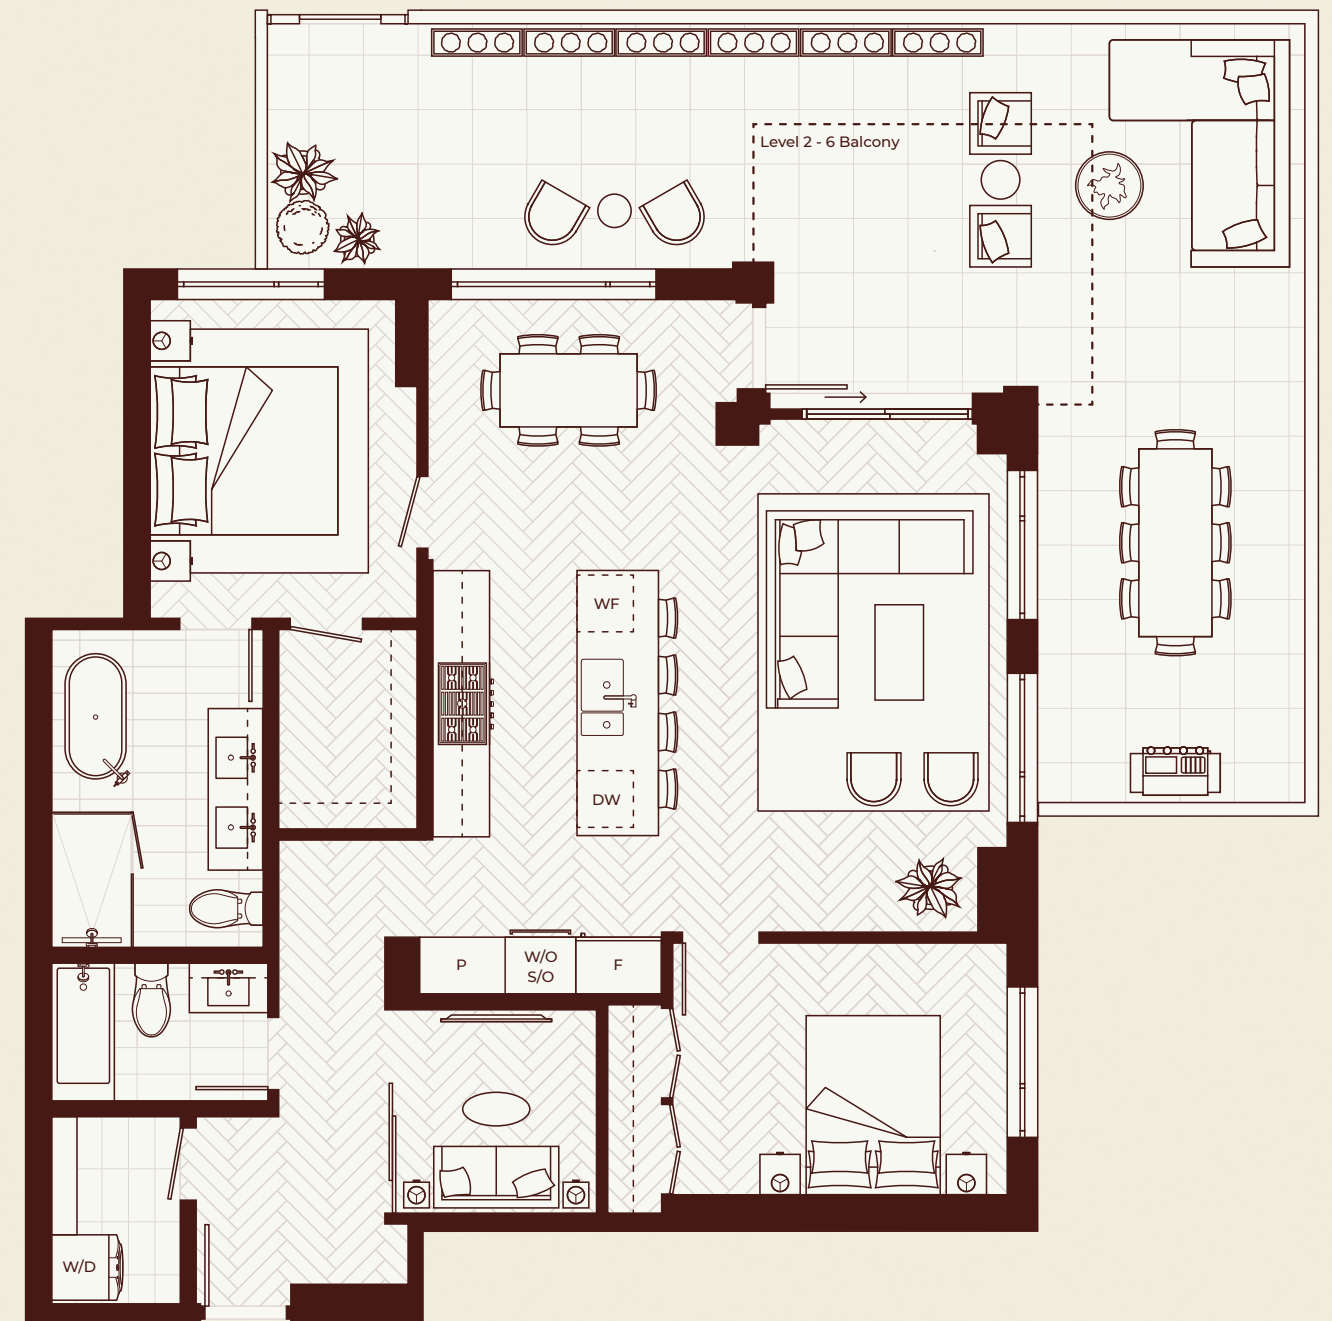

A1a

1 Bedroom, 1 Bath

Interior: 859-861 SF
Exterior: 101-342 SF
Total: 962-1,201 SF

WESTON PLACE

WEST VANCOUVER

A1 1 Bedroom, 1 Bath

Interior: 858-863 SF

Exterior: 104-339 SF

Total: 962-1,202 SF

GB/WB location may vary.

B1a

2 Bedroom, 2 Bath

Interior: 1,009-1,013 SF
Exterior: 97-100 SF
Total: 1,109-1,110 SF

B1 2 Bedroom, 2 Bath

Interior: 1,010-1,019 SF
Exterior: 96-314 SF
Total: 1,106-1,333 SF

C1a

2 Bedroom + Family, 2 Bath

Interior: 1,282-1,324 SF

Exterior: 127-678 SF

Total: 1,409-2,002 SF

GB/WB location may vary.

WESTON PLACE

WEST VANCOUVER

C1 2 Bedroom + Family, 2 Bath

Interior: 1,288-1,303 SF

Exterior: 256-549 SF

Total: 1,544-1,837 SF

GB/WB location may vary.

C2a

2 Bedroom + Family, 2 Bath

Interior: 1,252-1,277 SF