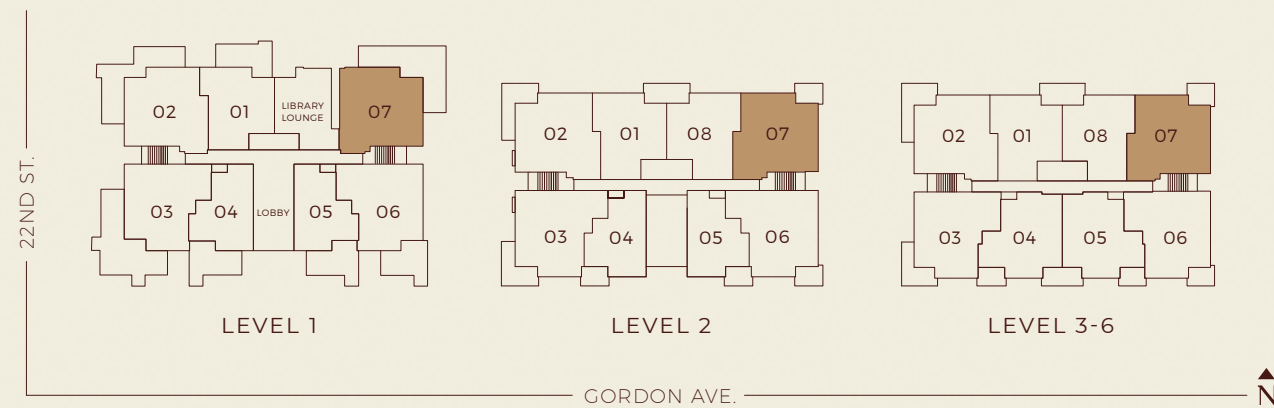

A1a

1 Bedroom, 1 Bath

Interior: 859-861 SF
Exterior: 101-342 SF
Total: 962-1,201 SF

WESTON PLACE

WEST VANCOUVER

A1 1 Bedroom, 1 Bath

Interior: 858-863 SF

Exterior: 104-339 SF

Total: 962-1,202 SF

GB/WB location may vary.

B1a

2 Bedroom, 2 Bath

Interior: 1,009-1,013 SF
Exterior: 97-100 SF
Total: 1,109-1,110 SF

B1 2 Bedroom, 2 Bath

Interior: 1,010-1,019 SF
Exterior: 96-314 SF
Total: 1,106-1,333 SF

C1a

2 Bedroom + Family, 2 Bath

Interior: 1,282-1,324 SF

Exterior: 127-678 SF

Total: 1,409-2,002 SF

GB/WB location may vary.

WESTON PLACE

WEST VANCOUVER

C1 2 Bedroom + Family, 2 Bath

Interior: 1,288-1,303 SF

Exterior: 256-549 SF

Total: 1,544-1,837 SF

GB/WB location may vary.

C2a

2 Bedroom + Family, 2 Bath

Interior: 1,252-1,277 SF