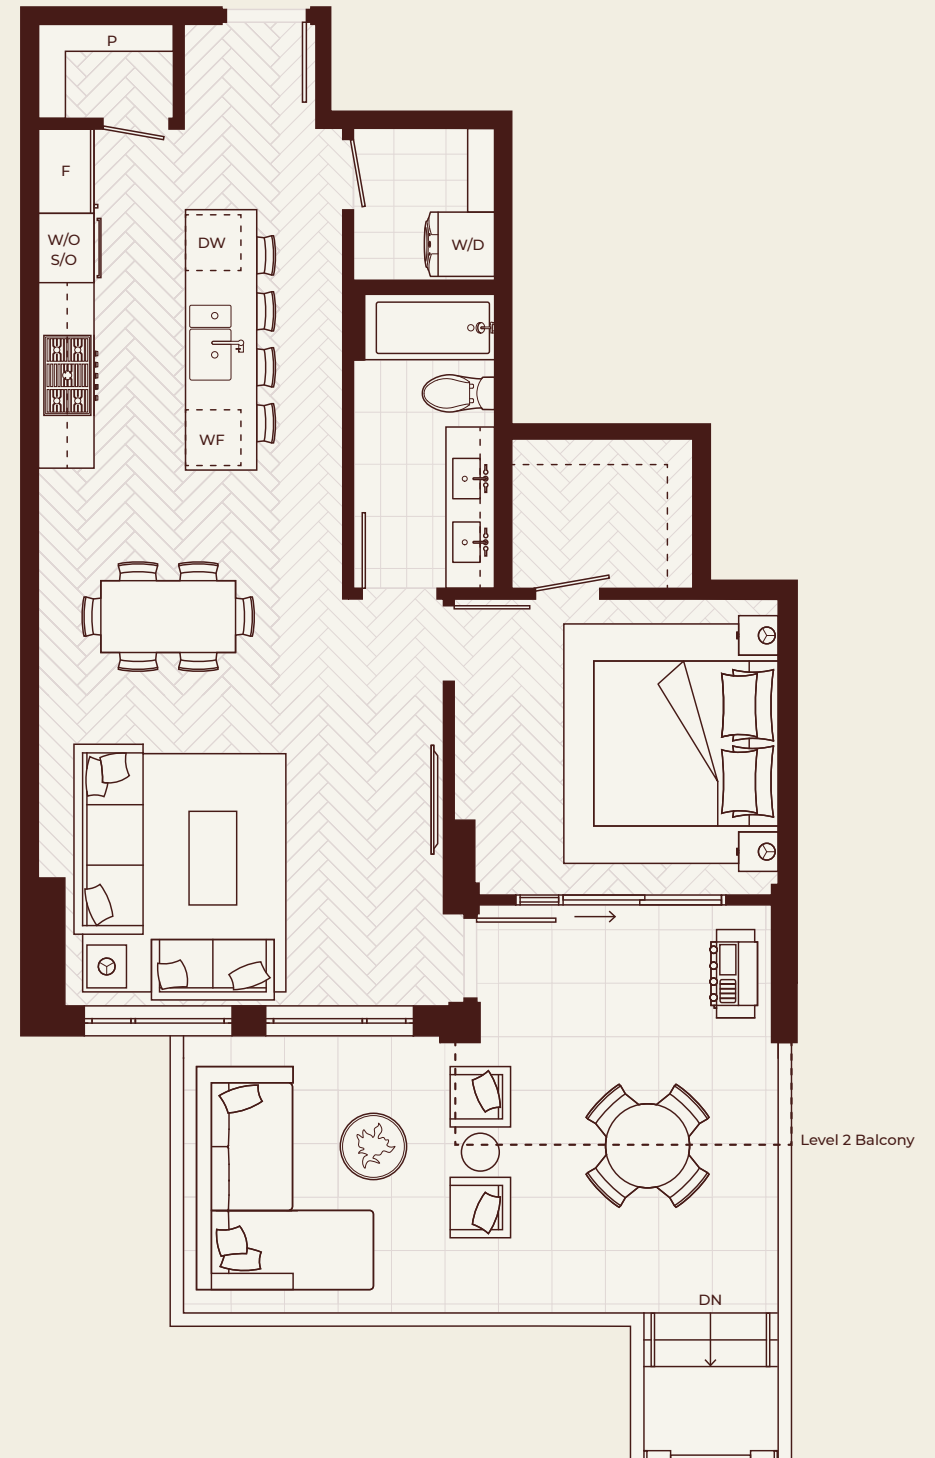

A1a

1 Bedroom, 1 Bath

Interior: 859-861 SF
Exterior: 101-342 SF
Total: 962-1,201 SF

WESTON PLACE

WEST VANCOUVER

A1 1 Bedroom, 1 Bath

Interior: 858-863 SF

Exterior: 104-339 SF

Total: 962-1,202 SF

GB/WB location may vary.

B1a

2 Bedroom, 2 Bath

Interior: 1,009-1,013 SF
Exterior: 97-100 SF
Total: 1,109-1,110 SF

B1 2 Bedroom, 2 Bath

Interior: 1,010-1,019 SF
Exterior: 96-314 SF
Total: 1,106-1,333 SF

C1a

2 Bedroom + Family, 2 Bath

Interior: 1,282-1,324 SF

Exterior: 127-678 SF

Total: 1,409-2,002 SF

GB/WB location may vary.

WESTON PLACE

WEST VANCOUVER

C1 2 Bedroom + Family, 2 Bath

Interior: 1,288-1,303 SF

Exterior: 256-549 SF

Total: 1,544-1,837 SF

GB/WB location may vary.

C2a

2 Bedroom + Family, 2 Bath

Interior: 1,252-1,277 SF