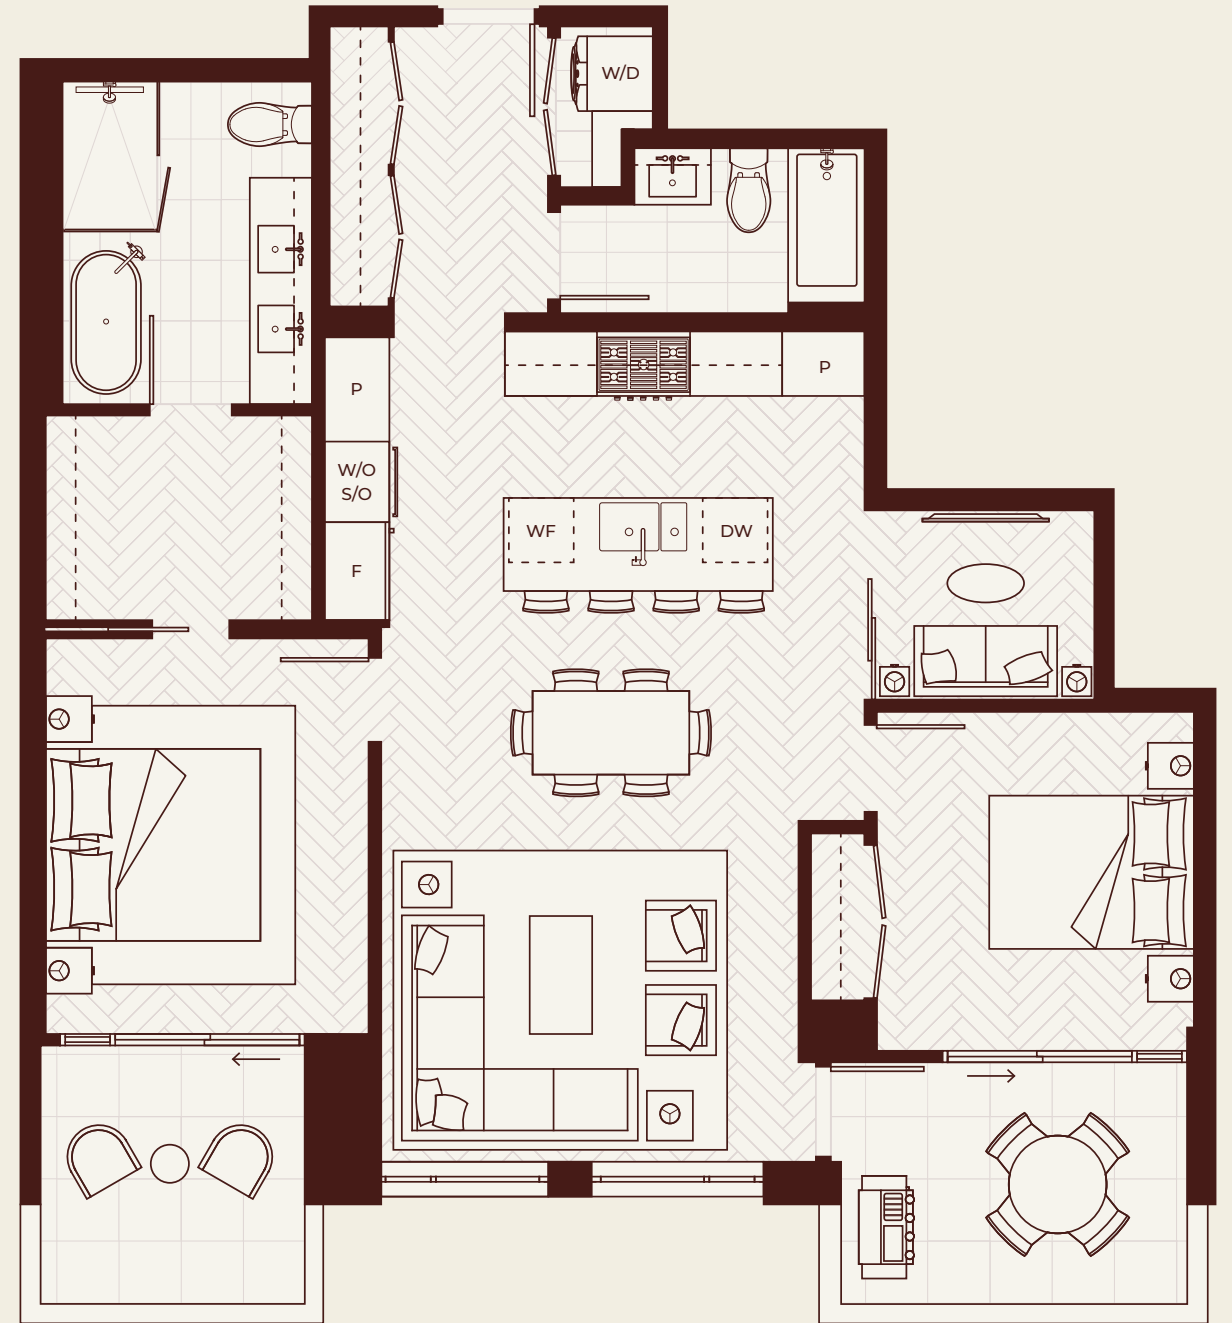

C3 a

2 Bedroom + Family, 2 Bath

Interior: 1,161-1,163 SF

Exterior: 183 SF

Total: 1,344-1,346 SF