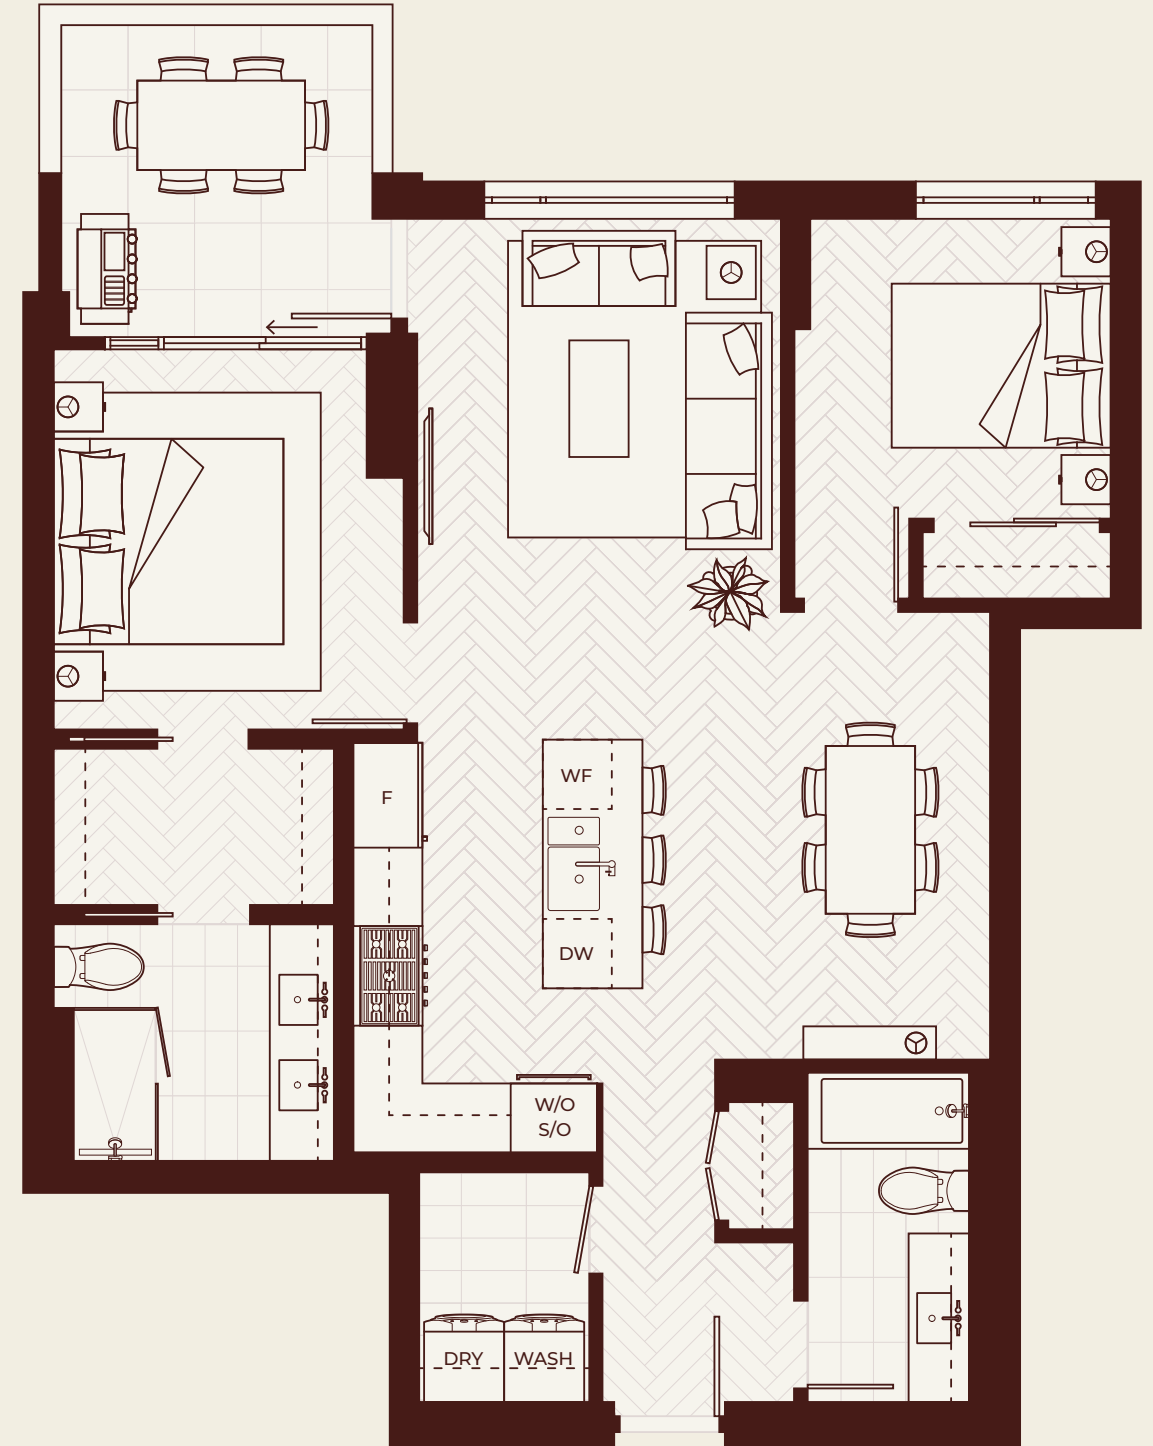

A1a

1 Bedroom, 1 Bath

Interior: 859-861 SF
Exterior: 101-342 SF
Total: 962-1,201 SF

WESTON PLACE

WEST VANCOUVER

A1 1 Bedroom, 1 Bath

Interior: 858-863 SF

Exterior: 104-339 SF

Total: 962-1,202 SF

GB/WB location may vary.

B1a

2 Bedroom, 2 Bath

Interior: 1,009-1,013 SF
Exterior: 97-100 SF
Total: 1,109-1,110 SF

B1 2 Bedroom, 2 Bath

Interior: 1,010-1,019 SF
Exterior: 96-314 SF
Total: 1,106-1,333 SF

C1a

2 Bedroom + Family, 2 Bath

Interior: 1,282-1,324 SF

Exterior: 127-678 SF

Total: 1,409-2,002 SF

GB/WB location may vary.

WESTON PLACE

WEST VANCOUVER

C1 2 Bedroom + Family, 2 Bath

Interior: 1,288-1,303 SF

Exterior: 256-549 SF

Total: 1,544-1,837 SF

GB/WB location may vary.

C2a

2 Bedroom + Family, 2 Bath

Interior: 1,252-1,277 SF