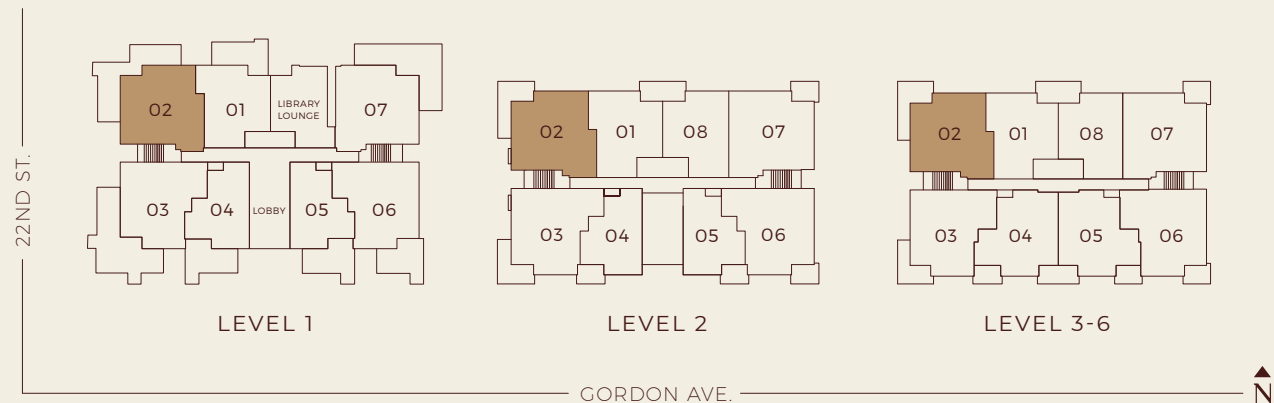

A1a

1 Bedroom, 1 Bath

Interior: 859-861 SF
Exterior: 101-342 SF
Total: 962-1,201 SF

WESTON PLACE

WEST VANCOUVER

A1 1 Bedroom, 1 Bath

Interior: 858-863 SF

Exterior: 104-339 SF

Total: 962-1,202 SF

GB/WB location may vary.

B1a

2 Bedroom, 2 Bath

Interior: 1,009-1,013 SF
Exterior: 97-100 SF
Total: 1,109-1,110 SF

B1 2 Bedroom, 2 Bath

Interior: 1,010-1,019 SF
Exterior: 96-314 SF
Total: 1,106-1,333 SF

C1a

2 Bedroom + Family, 2 Bath

Interior: 1,282-1,324 SF

Exterior: 127-678 SF

Total: 1,409-2,002 SF

GB/WB location may vary.

WESTON PLACE

WEST VANCOUVER

C1 2 Bedroom + Family, 2 Bath

Interior: 1,288-1,303 SF

Exterior: 256-549 SF

Total: 1,544-1,837 SF

GB/WB location may vary.

C2a

2 Bedroom + Family, 2 Bath

Interior: 1,252-1,277 SF