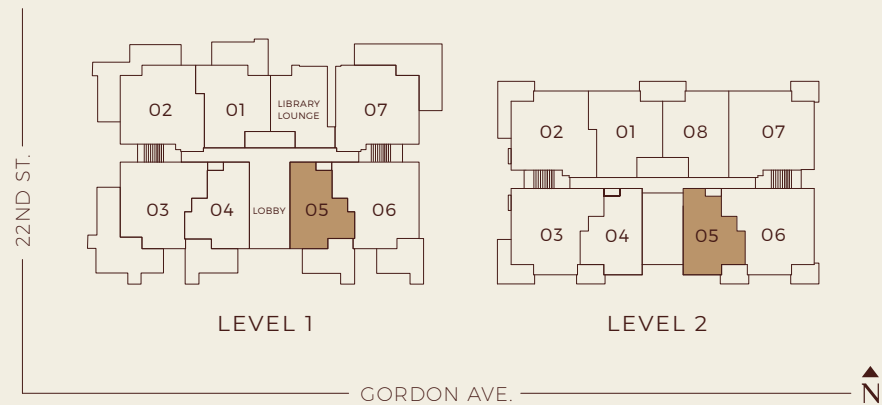

A1a

1 Bedroom, 1 Bath

Interior: 859-861 SF
Exterior: 101-342 SF
Total: 962-1,201 SF

WESTON PLACE

WEST VANCOUVER

A1 1 Bedroom, 1 Bath

Interior: 858-863 SF

Exterior: 104-339 SF

Total: 962-1,202 SF

GB/WB location may vary.

B1a

2 Bedroom, 2 Bath

Interior: 1,009-1,013 SF
Exterior: 97-100 SF
Total: 1,109-1,110 SF

B1 2 Bedroom, 2 Bath

Interior: 1,010-1,019 SF
Exterior: 96-314 SF
Total: 1,106-1,333 SF

C1a

2 Bedroom + Family, 2 Bath

Interior: 1,282-1,324 SF

Exterior: 127-678 SF

Total: 1,409-2,002 SF

GB/WB location may vary.

WESTON PLACE

WEST VANCOUVER

C1 2 Bedroom + Family, 2 Bath

Interior: 1,288-1,303 SF

Exterior: 256-549 SF

Total: 1,544-1,837 SF

GB/WB location may vary.

C2a

2 Bedroom + Family, 2 Bath

Interior: 1,252-1,277 SF