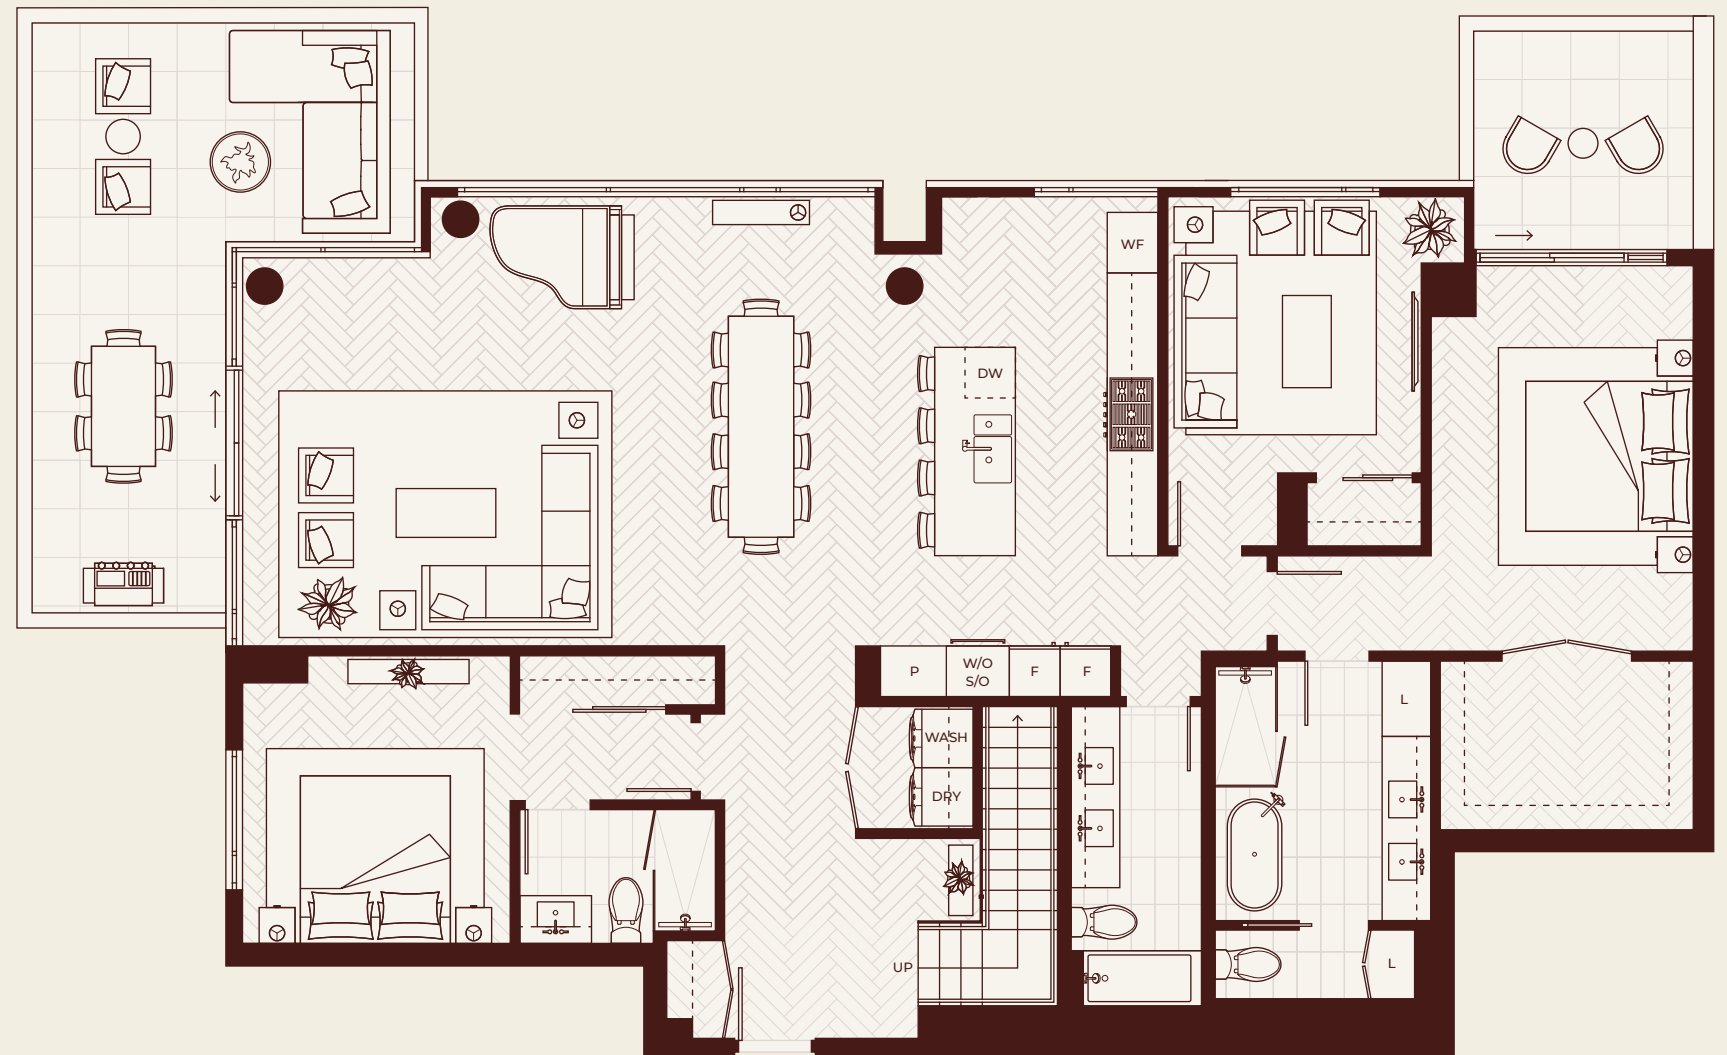

A1a

1 Bedroom, 1 Bath

Interior: 859-861 SF
Exterior: 101-342 SF
Total: 962-1,201 SF

WESTON PLACE

WEST VANCOUVER

A1 1 Bedroom, 1 Bath

Interior: 858-863 SF

Exterior: 104-339 SF

C1a

2 Bedroom + Family, 2 Bath

Interior: 1,282-1,324 SF

Exterior: 127-678 SF

Total: 1,409-2,002 SF

GB/WB location may vary.

WESTON PLACE

WEST VANCOUVER

SPH 6

2 Bedroom + Family, 2 Bath

Interior: 1,184 SF
Exterior: 199 SF
Total: 1,383 SF

GB location may vary.

PH 1 3 Bedroom, 3 Bath
 Interior: 2,051 SF
 Exterior: 1,201 SF
 Total: 3,252 SF

GB/WB location may vary.

PH 2

3 Bedroom, 3 Bath

Interior: 2,225 SF
Exterior: 1,578 SF
Total: 3,803 SF

PH 3 3 Bedroom, 3 Bath
 Interior: 2,225 SF
 Exterior: 1,599 SF
 Total: 3,824 SF

PH 4

3 Bedroom, 3 Bath

Interior: 2,048 SF

Exterior: 1,186 SF