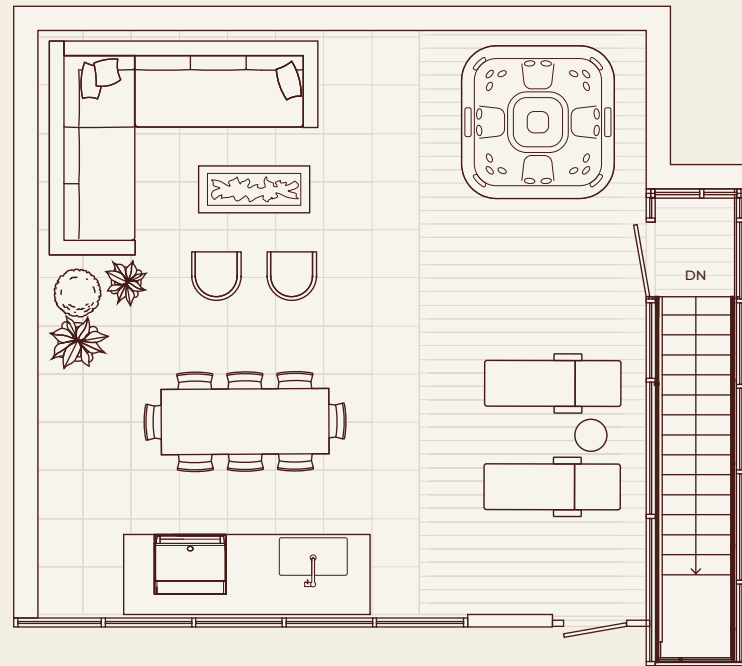

A1a

1 Bedroom, 1 Bath

Interior: 859-861 SF
Exterior: 101-342 SF
Total: 962-1,201 SF

WESTON PLACE

WEST VANCOUVER

A1 1 Bedroom, 1 Bath

Interior: 858-863 SF

Exterior: 104-339 SF

SPH 6

2 Bedroom + Family, 2 Bath

Interior: 1,184 SF
Exterior: 199 SF
Total: 1,383 SF

GB location may vary.

PH 1 3 Bedroom, 3 Bath
 Interior: 2,051 SF
 Exterior: 1,201 SF
 Total: 3,252 SF

GB/WB location may vary.

PH 2

3 Bedroom, 3 Bath

Interior: 2,225 SF
Exterior: 1,578 SF
Total: 3,803 SF

PH 3 3 Bedroom, 3 Bath
 Interior: 2,225 SF
 Exterior: 1,599 SF
 Total: 3,824 SF

PH 4

3 Bedroom, 3 Bath

Interior: 2,048 SF

Exterior: 1,186 SF