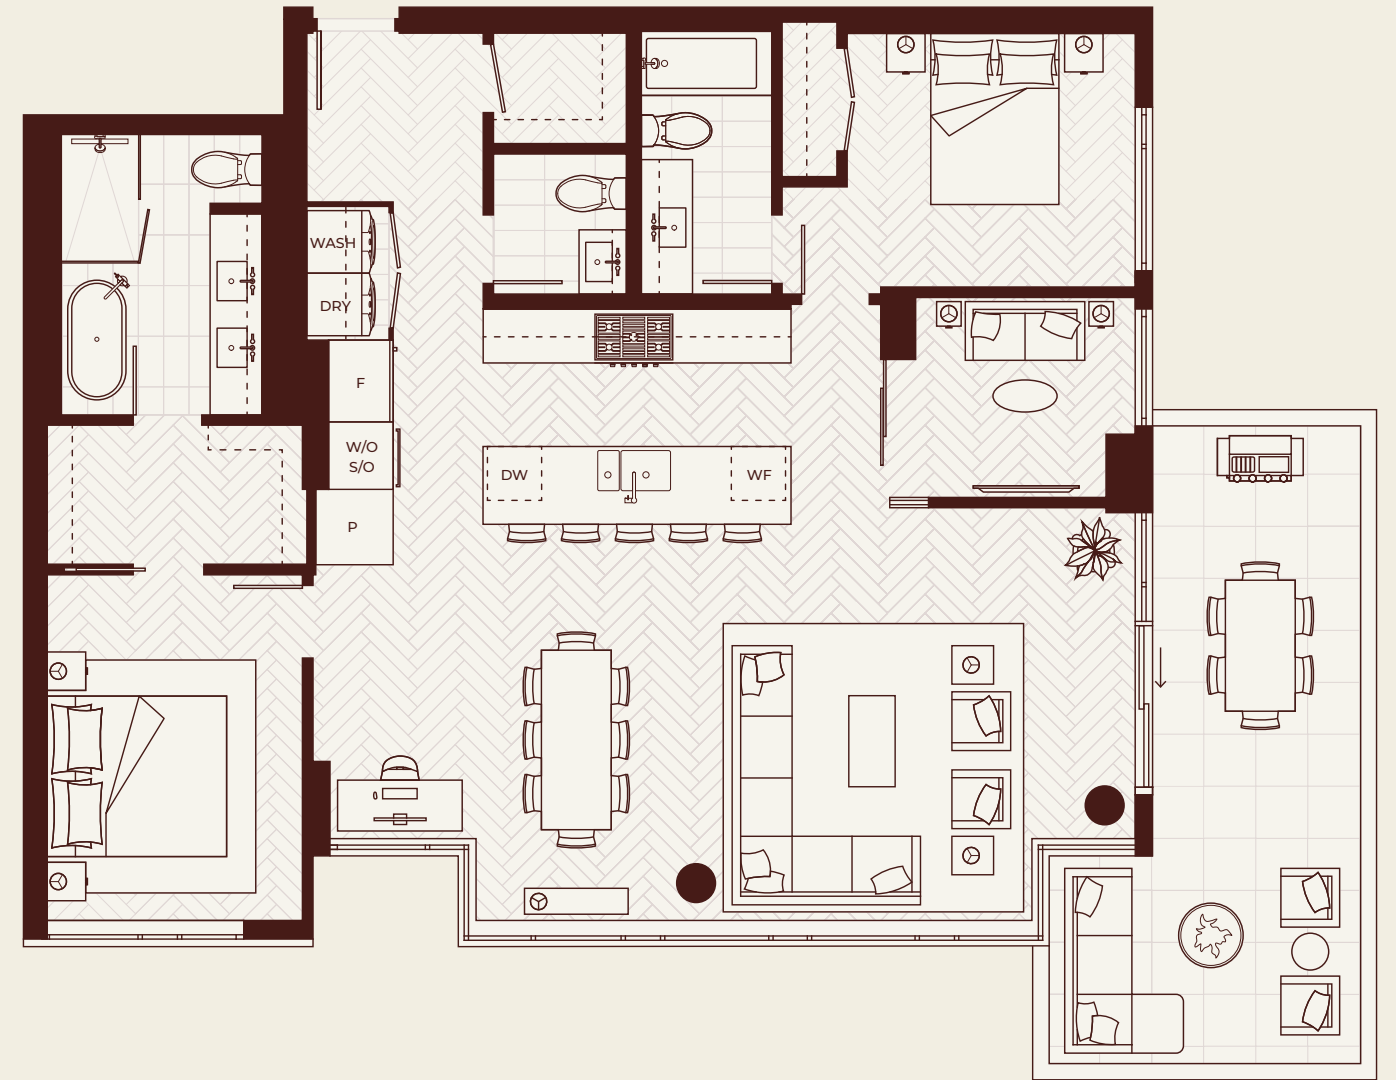

A1a

1 Bedroom, 1 Bath

Interior: 859-861 SF
Exterior: 101-342 SF
Total: 962-1,201 SF

WESTON PLACE

WEST VANCOUVER

A1 1 Bedroom, 1 Bath

Interior: 858-863 SF

Exterior: 104-339 SF

C1a

2 Bedroom + Family, 2 Bath

Interior: 1,282-1,324 SF

Exterior: 127-678 SF

Total: 1,409-2,002 SF

GB/WB location may vary.

WESTON PLACE

WEST VANCOUVER

SPH 2

2 Bedroom + Family, 2.5 Bath

Interior: 1,484 SF
Exterior: 252 SF
Total: 1,736 SF

SPH 3

2 Bedroom + Family, 2 Bath

Interior: 1,214 SF

Exterior: 161 SF

Total: 1,375 SF

SPH 4

2 Bedroom + Family, 2.5 Bath

Interior: 1,485 SF
Exterior: 273 SF
Total: 1,758 SF

SPH 5

2 Bedroom + Family, 2.5 Bath

Interior: 1,362 SF

Exterior: 246 SF

Total: 1,608 SF