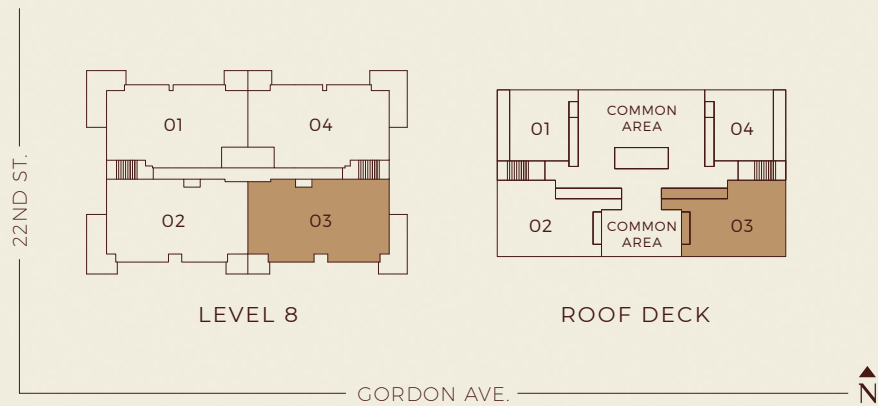

SPH 6

2 Bedroom + Family, 2 Bath

Interior: 1,184 SF
Exterior: 199 SF
Total: 1,383 SF

GB location may vary.

PH 1 3 Bedroom, 3 Bath
 Interior: 2,051 SF
 Exterior: 1,201 SF
 Total: 3,252 SF

GB/WB location may vary.

PH 2

3 Bedroom, 3 Bath

Interior: 2,225 SF
Exterior: 1,578 SF
Total: 3,803 SF

PH 3 3 Bedroom, 3 Bath
 Interior: 2,225 SF
 Exterior: 1,599 SF
 Total: 3,824 SF

PH 4

3 Bedroom, 3 Bath

Interior: 2,048 SF

Exterior: 1,186 SF