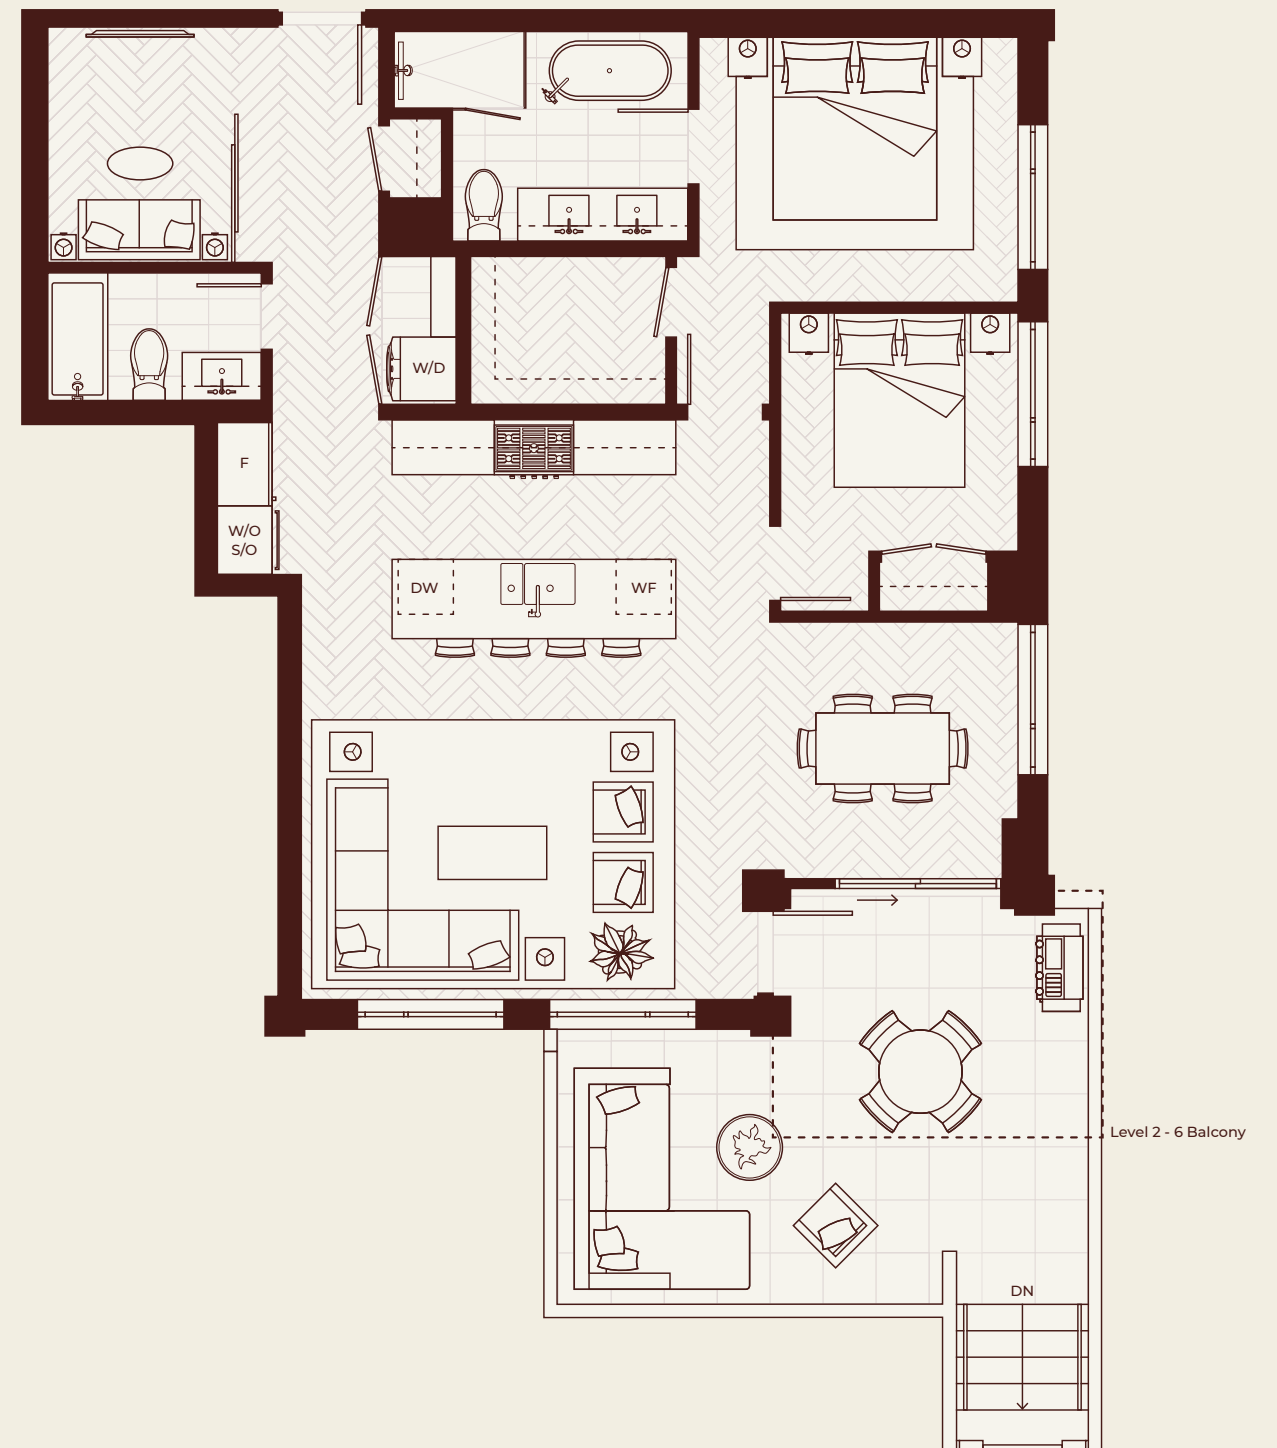

C2a

2 Bedroom + Family, 2 Bath

Interior: 1,252-1,277 SF

Exterior: 105-318 SF

Total: 1,366-1,577 SF