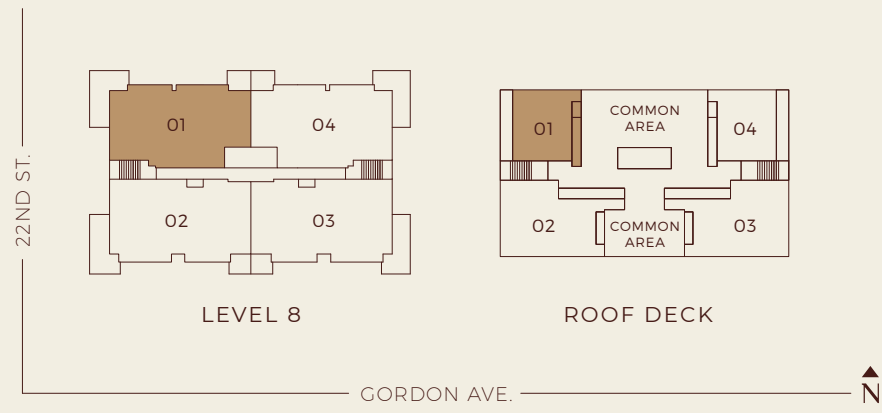

SPH 6

2 Bedroom + Family, 2 Bath

Interior: 1,184 SF
Exterior: 199 SF
Total: 1,383 SF

GB location may vary.

PH 1 3 Bedroom, 3 Bath
 Interior: 2,051 SF
 Exterior: 1,201 SF
 Total: 3,252 SF

GB/WB location may vary.

PH 2

3 Bedroom, 3 Bath

Interior: 2,225 SF
Exterior: 1,578 SF
Total: 3,803 SF

PH 3 3 Bedroom, 3 Bath
 Interior: 2,225 SF
 Exterior: 1,599 SF
 Total: 3,824 SF

PH 4

3 Bedroom, 3 Bath

Interior: 2,048 SF

Exterior: 1,186 SF