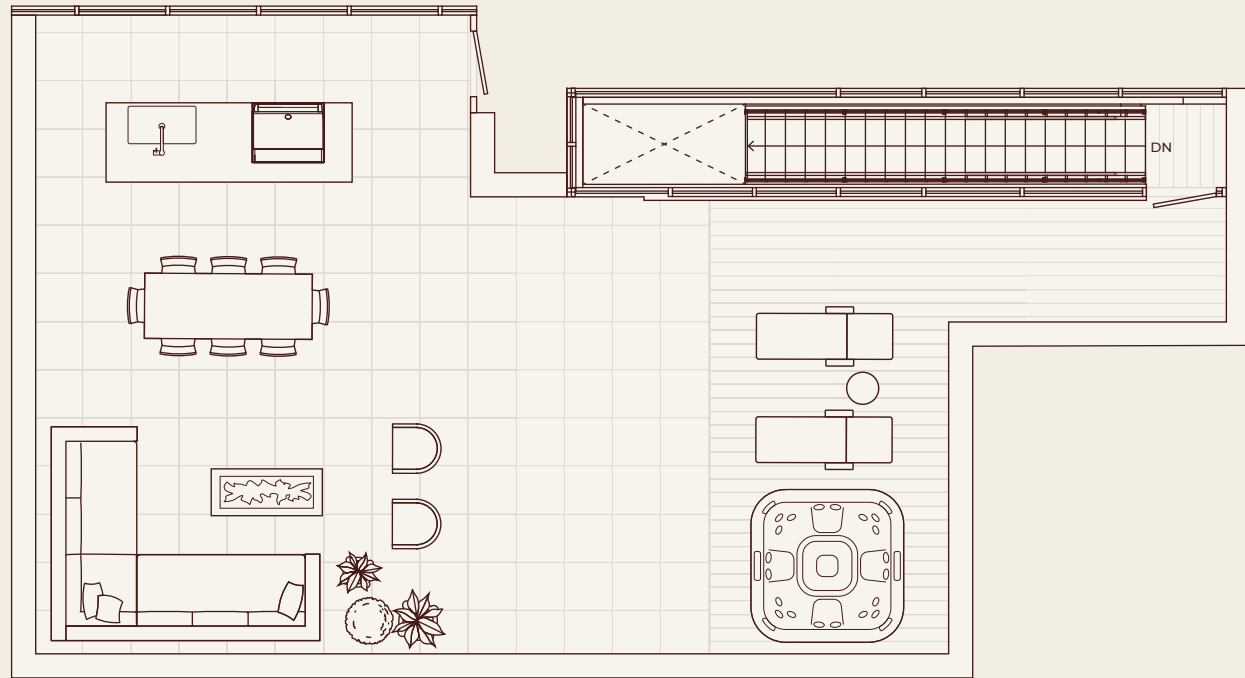

SPH 6

2 Bedroom + Family, 2 Bath

Interior: 1,184 SF
Exterior: 199 SF
Total: 1,383 SF

GB location may vary.

PH 1 3 Bedroom, 3 Bath
 Interior: 2,051 SF
 Exterior: 1,201 SF
 Total: 3,252 SF

GB/WB location may vary.

PH 2

3 Bedroom, 3 Bath

Interior: 2,225 SF
Exterior: 1,578 SF
Total: 3,803 SF

PH 3 3 Bedroom, 3 Bath
 Interior: 2,225 SF
 Exterior: 1,599 SF
 Total: 3,824 SF

PH 4

3 Bedroom, 3 Bath

Interior: 2,048 SF

Exterior: 1,186 SF