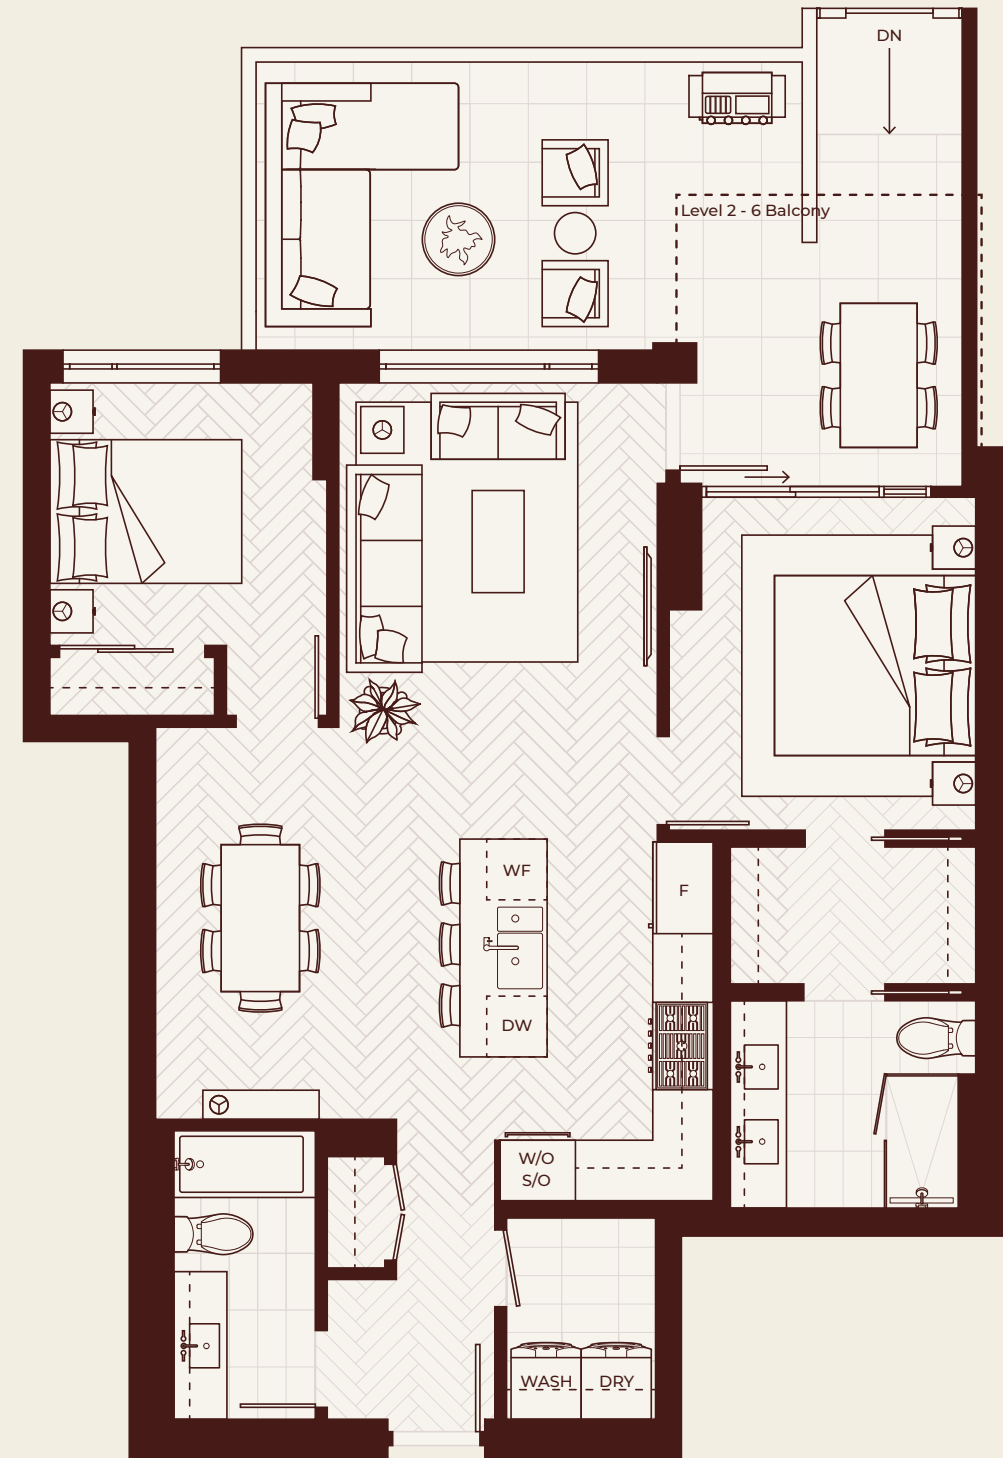

A1a

1 Bedroom, 1 Bath

Interior: 859-861 SF
Exterior: 101-342 SF
Total: 962-1,201 SF

WESTON PLACE

WEST VANCOUVER

A1 1 Bedroom, 1 Bath

Interior: 858-863 SF

Exterior: 104-339 SF

Total: 962-1,202 SF

GB/WB location may vary.

B1a

2 Bedroom, 2 Bath

Interior: 1,009-1,013 SF
Exterior: 97-100 SF
Total: 1,109-1,110 SF

B1 2 Bedroom, 2 Bath

Interior: 1,010-1,019 SF
Exterior: 96-314 SF
Total: 1,106-1,333 SF

C1a

2 Bedroom + Family, 2 Bath

Interior: 1,282-1,324 SF

Exterior: 127-678 SF

Total: 1,409-2,002 SF

GB/WB location may vary.

WESTON PLACE

WEST VANCOUVER

C1 2 Bedroom + Family, 2 Bath

Interior: 1,288-1,303 SF

Exterior: 256-549 SF

Total: 1,544-1,837 SF

GB/WB location may vary.

C2a

2 Bedroom + Family, 2 Bath

Interior: 1,252-1,277 SF