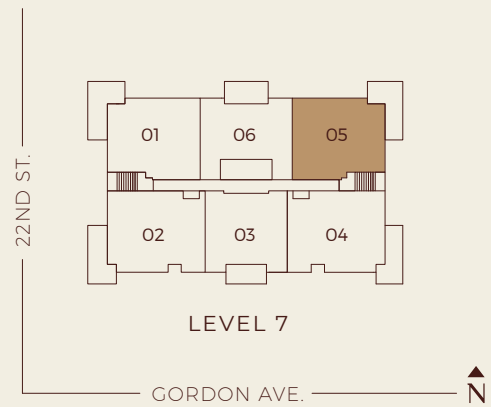

A1a

1 Bedroom, 1 Bath

Interior: 859-861 SF
Exterior: 101-342 SF
Total: 962-1,201 SF

WESTON PLACE

WEST VANCOUVER

A1 1 Bedroom, 1 Bath

Interior: 858-863 SF

Exterior: 104-339 SF

C1a

2 Bedroom + Family, 2 Bath

Interior: 1,282-1,324 SF

Exterior: 127-678 SF

Total: 1,409-2,002 SF

GB/WB location may vary.

WESTON PLACE

WEST VANCOUVER

SPH 4

2 Bedroom + Family, 2.5 Bath

Interior: 1,485 SF
Exterior: 273 SF
Total: 1,758 SF

SPH 5

2 Bedroom + Family, 2.5 Bath

Interior: 1,362 SF

Exterior: 246 SF

Total: 1,608 SF

SPH 6

2 Bedroom + Family, 2 Bath

Interior: 1,184 SF
Exterior: 199 SF
Total: 1,383 SF

GB location may vary.

PH 1 3 Bedroom, 3 Bath
 Interior: 2,051 SF
 Exterior: 1,201 SF
 Total: 3,252 SF

GB/WB location may vary.